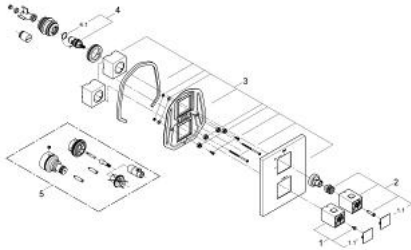

### PRODUCT DESCRIPTION

- Colour: chrome
- trim set for use with
  - GROHE Rapido T 35 500 000
- wall escutcheon with covered escutcheon- and shaft sealing, covered fixing
- GROHE LongLife finish
- GROHE SafeStop - safety button at 38°C
- GROHE SafeStop Plus - optional temperature limiter at 43°C included
  
- volume handle with GROHE EcoButton
  
- Carborundum ceramic headpart 1/2", 180°
- without concealed body
- TMV2 compliant when used with 35 050 000

### SPARE PARTS

1: Temperature control handle (Spare part-nr. 47958000)

1.1: Cover cap (Spare part-nr. 4795900M)

2: Shut-off handle (Spare part-nr. 47964000)

2.1: Cover cap (Spare part-nr. 4795900M)

3: Escutcheon (Spare part-nr. 47963000)

4: Ceramic headpart, 1/2" (Spare part-nr. 45346000)

4.1: O-ring Ø18,2 x Ø1,7 (Spare part-nr. 0392400M)

5: Adapter (Spare part-nr. 12702000)

6: Extension-set 27.5 mm (Spare part-nr. 47780000)\*

\* Optional accessories