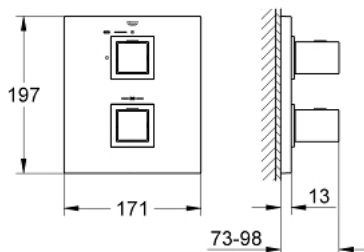

### PRODUCT DESCRIPTION

- Colour: chrome
- trim set for use with
  - GROHE Rapido T 35 500 000
- wall escutcheon with covered escutcheon- and shaft sealing, covered fixing
- GROHE LongLife finish
- GROHE SafeStop - safety button at 38°C
- GROHE SafeStop Plus - optional temperature limiter at 43°C included
  
- volume handle with GROHE EcoButton
  
- Carborundum ceramic headpart 1/2", 180°
- without concealed body
- TMV2 compliant when used with 35 050 000

4: Ceramic headpart, 1/2" (Spare part-nr. 45346000)

4.1: O-ring Ø18,2 x Ø1,7 (Spare part-nr. 0392400M)

5: Adapter (Spare part-nr. 12702000)

6: Extension-set 27.5 mm (Spare part-nr. 47780000)\*

\* Optional accessories