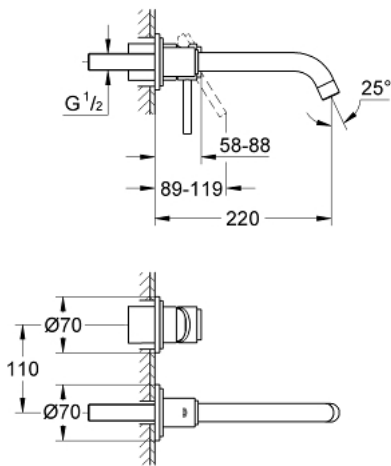

19 918 000 **ATRIO 2-HOLE BASIN MIXER**  
**M-SIZE**

**PRODUCT DESCRIPTION**

- Colour: chrome
- wall mounted
- without concealed body
- trim set for use with rough-in set 23 571 000 / 32 635 000
- separate escutcheons  $\varnothing$  70 mm
- GROHE LongLife finish
- centre distance 110 mm
- projection 220 mm
- minimum pressure 1.0 bar

19 918 000 **ATRIO 2-HOLE BASIN MIXER**  
**M-SIZE**

**SPARE PARTS**

- 1: Lever (Spare part-nr. 46635000)
  - 2: Mousseur (Spare part-nr. 06574000)
  - 3: Extension (Spare part-nr. 46943000)\*
- \* Optional accessories