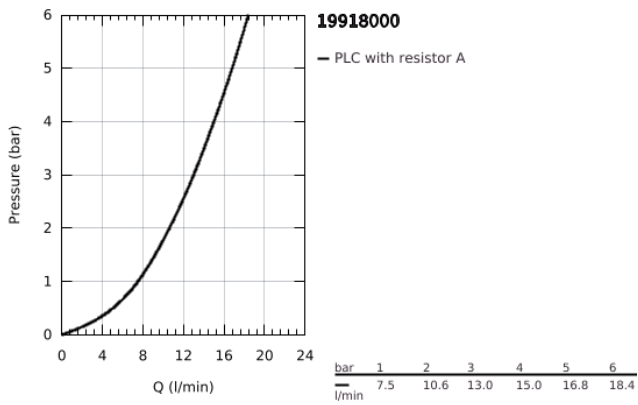

19 918 000 **ATRIO 2-HOLE BASIN MIXER**  
**M-SIZE**

**PRODUCT DESCRIPTION**

- Colour: chrome
- wall mounted
- without concealed body
- trim set for use with rough-in set 23 571 000 / 32 635 000
- separate escutcheons  $\varnothing$  70 mm
- GROHE LongLife finish
- centre distance 110 mm
- projection 220 mm
- minimum pressure 1.0 bar