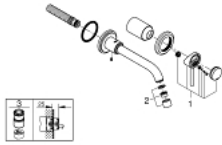

19 918 000 **ATRIO 2-HOLE BASIN MIXER**  
**M-SIZE**

**PRODUCT DESCRIPTION**

- Colour: chrome
- wall mounted
- without concealed body
- trim set for use with rough-in set 23 571 000 / 32 635 000
- separate escutcheons  $\varnothing$  70 mm
- GROHE LongLife finish
- centre distance 110 mm
- projection 220 mm
- minimum pressure 1.0 bar

19 918 000 **ATRIO 2-HOLE BASIN MIXER**  
**M-SIZE**

**SPARE PARTS**

- 1: Lever (Spare part-nr. 46635000)
  - 2: Mousseur (Spare part-nr. 06574000)
  - 3: Extension (Spare part-nr. 46943000)\*
- \* Optional accessories