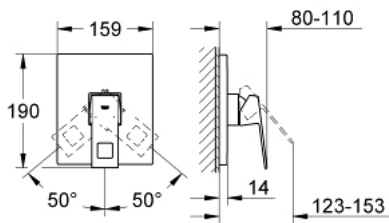

### PRODUCT DESCRIPTION

- Colour: chrome
- trim set for use with rough-in box 33 963 001, 33 964 001, 33 965 001
- without concealed body
- metal lever
- GROHE LongLife finish
- escutcheon- and shaft-sealing
- metal rosette
- covered fixing