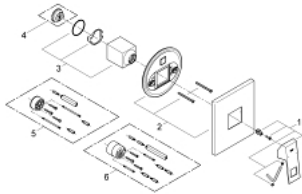

19 898 000 EUROCUBE SINGLE-LEVER SHOWER MIXER

SPARE PARTS

- 1: Lever (Spare part-nr. 46782000)
- 2: Escutcheon (Spare part-nr. 46781000)
- 3: Cap (Spare part-nr. 46784000)
- 4: Temperature limiter (Spare part-nr. 46375000)*
- 5: Extension (Spare part-nr. 46807000)*
- 6: Extension (Spare part-nr. 46808000)*

* Optional accessories