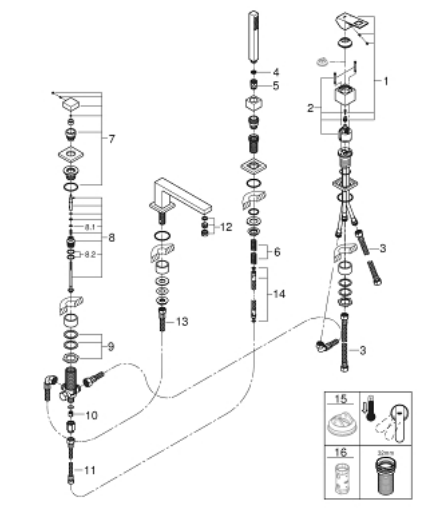

## 19 897 DC1 EUROCUBE 4-HOLE BATH COMBINATION

### PRODUCT DESCRIPTION

- Colour: supersteel
- GROHE SilkMove 46 mm ceramic cartridge
- GROHE LongLife finish
- consisting of:
  - pre-assembled spout fixing
  - single lever mixer operating element
  - metal lever
  - bath inlet with mousseur
  - diverter bath/shower
  - hand shower Euphoria Cube+ 6.6 l/min
  - metal shower hose 2000 mm (always chrome for any colour of the set)
  - flexible connection hoses
  - connection for shower hose
  - protected against backflow
- for use with 29 037
- minimum pressure 1.0 bar

### SPARE PARTS

- 1: Lever (Spare part-nr. 46782DC0)
- 2: Cartridge (Spare part-nr. 46048000)
- 3: Tube (Spare part-nr. 07227000)
- 4: Dirt strainer (Spare part-nr. 0700200M)
- 5: Cone nut (Spare part-nr. 08864DC0)
- 6: Spring (Spare part-nr. 00869000)
- 7: Diverter knob (Spare part-nr. 48126DC0)
- 8: Diverter (Spare part-nr. 45443000)
- 8.1: Sealing washer  $\varnothing 6 \times \varnothing 2$  (Spare part-nr. 0128300M)
- 8.2: Sealing washer (Spare part-nr. 0120500M)
- 9: Repl. kit for shank fastening (Spare part-nr. 45444000)
- 10: Non-return valve (Spare part-nr. 08565000)
- 11: Tube (Spare part-nr. 07300000)
- 12: Mousseur (Spare part-nr. 13922DC0)
- 13: Tube (Spare part-nr. 48018000)
- 14: Metal hose (Spare part-nr. 28146000)
- 15: Temperature limiter (Spare part-nr. 46375000)\*
- 16: Socket Spanner (Spare part-nr. 19332000)\*