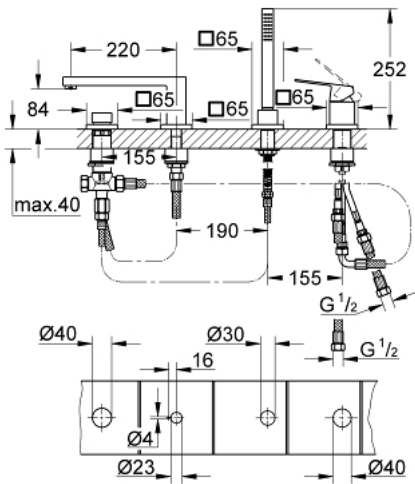

## 19 897 DC1 EUROCUBE 4-HOLE BATH COMBINATION

### PRODUCT DESCRIPTION

- Colour: supersteel
- GROHE SilkMove 46 mm ceramic cartridge
- GROHE LongLife finish
- consisting of:
  - pre-assembled spout fixing
  - single lever mixer operating element
  - metal lever
  - bath inlet with mousseur
  - diverter bath/shower
  - hand shower Euphoria Cube+ 6.6 l/min
  - metal shower hose 2000 mm (always chrome for any colour of the set)
  - flexible connection hoses
  - connection for shower hose
  - protected against backflow
- for use with 29 037
- minimum pressure 1.0 bar

### SPARE PARTS

- 1: Lever (Spare part-nr. 46782DC0)
- 2: Cartridge (Spare part-nr. 46048000)
- 3: Tube (Spare part-nr. 07227000)
- 4: Dirt strainer (Spare part-nr. 0700200M)
- 5: Cone nut (Spare part-nr. 08864DC0)
- 6: Spring (Spare part-nr. 00869000)
- 7: Diverter knob (Spare part-nr. 48126DC0)
- 8: Diverter (Spare part-nr. 45443000)
- 8.1: Sealing washer  $\varnothing 6 \times \varnothing 2$  (Spare part-nr. 0128300M)
- 8.2: Sealing washer (Spare part-nr. 0120500M)
- 9: Repl. kit for shank fastening (Spare part-nr. 45444000)
- 10: Non-return valve (Spare part-nr. 08565000)
- 11: Tube (Spare part-nr. 07300000)
- 12: Mousseur (Spare part-nr. 13922DC0)
- 13: Tube (Spare part-nr. 48018000)
- 14: Metal hose (Spare part-nr. 28146000)
- 15: Temperature limiter (Spare part-nr. 46375000)\*
- 16: Socket Spanner (Spare part-nr. 19332000)\*