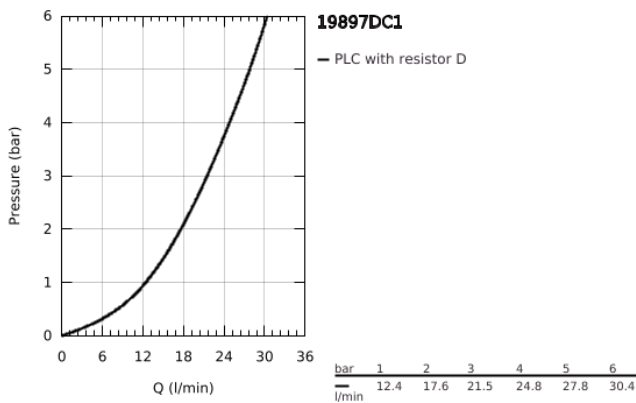

### PRODUCT DESCRIPTION

- Colour: supersteel
- GROHE SilkMove 46 mm ceramic cartridge
- GROHE LongLife finish
- consisting of:
  - pre-assembled spout fixing
  - single lever mixer operating element
  - metal lever
  - bath inlet with mousseur
  - diverter bath/shower
  - hand shower Euphoria Cube+ 6.6 l/min
  - metal shower hose 2000 mm (always chrome for any colour of the set)
  - flexible connection hoses
  - connection for shower hose
  - protected against backflow
- for use with 29 037
- minimum pressure 1.0 bar