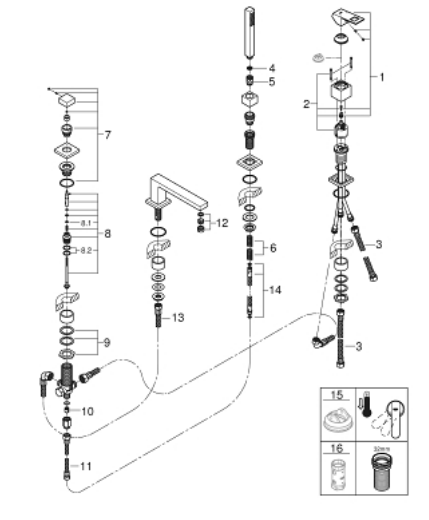

19 897 AL1 EUROCUBE 4-HOLE BATH COMBINATION

PRODUCT DESCRIPTION

- Colour: brushed hard graphite
- GROHE SilkMove 46 mm ceramic cartridge
- GROHE LongLife finish
- consisting of:
 - pre-assembled spout fixing
 - single lever mixer operating element
 - metal lever
 - bath inlet with mousseur
 - diverter bath/shower
 - hand shower Euphoria Cube+ 6.6 l/min
 - metal shower hose 2000 mm (always chrome for any colour of the set)
 - flexible connection hoses
 - connection for shower hose
 - protected against backflow
- for use with 29 037
- minimum pressure 1.0 bar

19 897 AL1 EUROCUBE 4-HOLE BATH COMBINATION

SPARE PARTS

- 1: Lever (Spare part-nr. 46782AL0)
 - 2: Cartridge (Spare part-nr. 46048000)
 - 3: Tube (Spare part-nr. 07227000)
 - 4: Dirt strainer (Spare part-nr. 0700200M)
 - 5: Cone nut (Spare part-nr. 08864AL0)
 - 6: Spring (Spare part-nr. 00869000)
 - 7: Diverter knob (Spare part-nr. 48126AL0)
 - 8: Diverter (Spare part-nr. 45443000)
 - 8.1: Sealing washer $\varnothing 6 \times \varnothing 2$ (Spare part-nr. 0128300M)
 - 8.2: Sealing washer (Spare part-nr. 0120500M)
 - 9: Repl. kit for shank fastening (Spare part-nr. 45444000)
 - 10: Non-return valve (Spare part-nr. 08565000)
 - 11: Tube (Spare part-nr. 07300000)
 - 12: Mousseur (Spare part-nr. 13922AL0)
 - 13: Tube (Spare part-nr. 48018000)
 - 14: Metal hose (Spare part-nr. 28146000)
 - 15: Temperature limiter (Spare part-nr. 46375000)*
 - 16: Socket Spanner (Spare part-nr. 19332000)*
- * Optional accessories