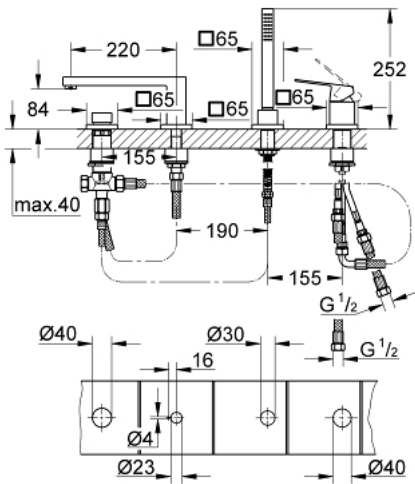

19 897 AL1 EUROCUBE 4-HOLE BATH COMBINATION

PRODUCT DESCRIPTION

- Colour: brushed hard graphite
- GROHE SilkMove 46 mm ceramic cartridge
- GROHE LongLife finish
- consisting of:
 - pre-assembled spout fixing
 - single lever mixer operating element
 - metal lever
 - bath inlet with mousseur
 - diverter bath/shower
 - hand shower Euphoria Cube+ 6.6 l/min
 - metal shower hose 2000 mm (always chrome for any colour of the set)
 - flexible connection hoses
 - connection for shower hose
 - protected against backflow
- for use with 29 037
- minimum pressure 1.0 bar

19 897 AL1 EUROCUBE 4-HOLE BATH COMBINATION

SPARE PARTS

- 1: Lever (Spare part-nr. 46782AL0)
 - 2: Cartridge (Spare part-nr. 46048000)
 - 3: Tube (Spare part-nr. 07227000)
 - 4: Dirt strainer (Spare part-nr. 0700200M)
 - 5: Cone nut (Spare part-nr. 08864AL0)
 - 6: Spring (Spare part-nr. 00869000)
 - 7: Diverter knob (Spare part-nr. 48126AL0)
 - 8: Diverter (Spare part-nr. 45443000)
 - 8.1: Sealing washer $\varnothing 6 \times \varnothing 2$ (Spare part-nr. 0128300M)
 - 8.2: Sealing washer (Spare part-nr. 0120500M)
 - 9: Repl. kit for shank fastening (Spare part-nr. 45444000)
 - 10: Non-return valve (Spare part-nr. 08565000)
 - 11: Tube (Spare part-nr. 07300000)
 - 12: Mousseur (Spare part-nr. 13922AL0)
 - 13: Tube (Spare part-nr. 48018000)
 - 14: Metal hose (Spare part-nr. 28146000)
 - 15: Temperature limiter (Spare part-nr. 46375000)*
 - 16: Socket Spanner (Spare part-nr. 19332000)*
- * Optional accessories