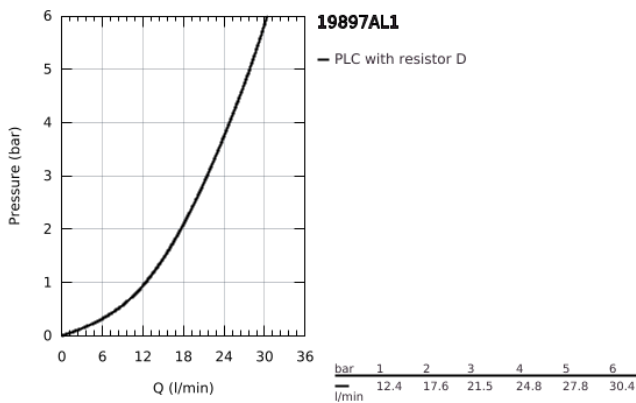

19 897 AL1 EUROCUBE 4-HOLE BATH COMBINATION

PRODUCT DESCRIPTION

- Colour: brushed hard graphite
- GROHE SilkMove 46 mm ceramic cartridge
- GROHE LongLife finish
- consisting of:
 - pre-assembled spout fixing
 - single lever mixer operating element
 - metal lever
 - bath inlet with mousseur
 - diverter bath/shower
 - hand shower Euphoria Cube+ 6.6 l/min
 - metal shower hose 2000 mm (always chrome for any colour of the set)
 - flexible connection hoses
 - connection for shower hose
 - protected against backflow
- for use with 29 037
- minimum pressure 1.0 bar

19 897 AL1 EUROCUBE 4-HOLE BATH COMBINATION

SPARE PARTS

- 1: Lever (Spare part-nr. 46782AL0)
 - 2: Cartridge (Spare part-nr. 46048000)
 - 3: Tube (Spare part-nr. 07227000)
 - 4: Dirt strainer (Spare part-nr. 0700200M)
 - 5: Cone nut (Spare part-nr. 08864AL0)
 - 6: Spring (Spare part-nr. 00869000)
 - 7: Diverter knob (Spare part-nr. 48126AL0)
 - 8: Diverter (Spare part-nr. 45443000)
 - 8.1: Sealing washer $\varnothing 6 \times \varnothing 2$ (Spare part-nr. 0128300M)
 - 8.2: Sealing washer (Spare part-nr. 0120500M)
 - 9: Repl. kit for shank fastening (Spare part-nr. 45444000)
 - 10: Non-return valve (Spare part-nr. 08565000)
 - 11: Tube (Spare part-nr. 07300000)
 - 12: Mousseur (Spare part-nr. 13922AL0)
 - 13: Tube (Spare part-nr. 48018000)
 - 14: Metal hose (Spare part-nr. 28146000)
 - 15: Temperature limiter (Spare part-nr. 46375000)*
 - 16: Socket Spanner (Spare part-nr. 19332000)*
- * Optional accessories