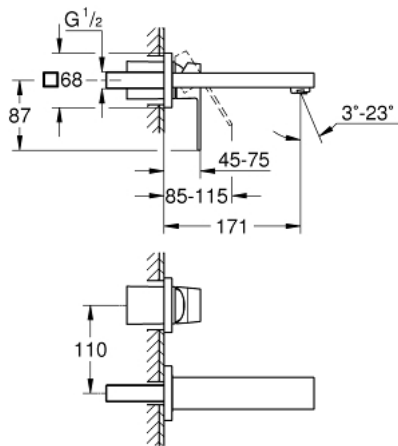

19 895 000 EUROCUBE 2-HOLE BASIN MIXER S-SIZE

PRODUCT DESCRIPTION

- Colour: chrome
- wall mounted
- for use with rough-in set 23 200
- without concealed body
- metal rosette
- metal lever
- GROHE LongLife finish
- GROHE AquaGuide adjustable mousseur
- centre distance 110 mm
- projection 171 mm
- minimum pressure 1.0 bar

19 895 000 **EUROCUBE 2-HOLE BASIN MIXER**
S-SIZE

SPARE PARTS

- 1: Lever (Spare part-nr. 46802000)
 - 2: Flow straightener (Spare part-nr. 64451000)
 - 3: Extension (Spare part-nr. 46627000)*
- * Optional accessories