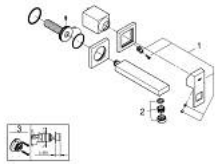

19 895 000 EUROCUBE 2-HOLE BASIN MIXER S-SIZE

PRODUCT DESCRIPTION

- Colour: chrome
- wall mounted
- for use with rough-in set 23 200
- without concealed body
- metal rosette
- metal lever
- GROHE LongLife finish
- GROHE AquaGuide adjustable mousseur
- centre distance 110 mm
- projection 171 mm
- minimum pressure 1.0 bar

19 895 000 **EUROCUBE 2-HOLE BASIN MIXER**
S-SIZE

SPARE PARTS

- 1: Lever (Spare part-nr. 46802000)
 - 2: Flow straightener (Spare part-nr. 64451000)
 - 3: Extension (Spare part-nr. 46627000)*
- * Optional accessories