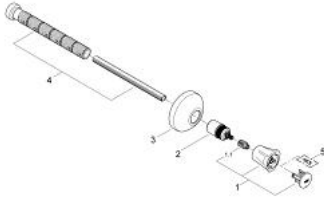

19 807 001 COSTA L CONCEALED VALVE EXPOSED PART

PRODUCT DESCRIPTION

- Colour: chrome
- trim set for 35 028 000
- for concealed valves 29 800 1/2", 29 802 3/4", 29 805 1"
- installation depth infinitely adjustable 20 - 200 mm
- escutcheon with wall sealing
- screwable
- metal handle
- heat insulated
- marking: red
- GROHE LongLife finish

19 807 001 **COSTA L CONCEALED VALVE EXPOSED PART**

SPARE PARTS

- 1: Handle (Spare part-nr. 45994000)
 - 1.1: Snap insert (Spare part-nr. 0538600M)
 - 2: Extension for spindle (Spare part-nr. 45204000)
 - 3: Escutcheon (Spare part-nr. 45219000)
 - 4: Extension-set 200 mm (Spare part-nr. 45203000)
 - 5: Screw for Costa/Avina products (Spare part-nr. 48013000)*
- * Optional accessories