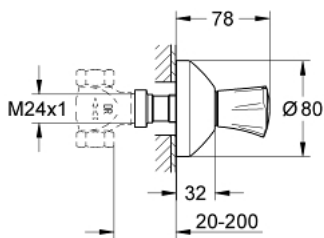

19 807 001 COSTA L CONCEALED VALVE EXPOSED PART

PRODUCT DESCRIPTION

- Colour: chrome
- trim set for 35 028 000
- for concealed valves 29 800 1/2", 29 802 3/4", 29 805 1"
- installation depth infinitely adjustable 20 - 200 mm
- escutcheon with wall sealing
- screwable
- metal handle
- heat insulated
- marking: red
- GROHE LongLife finish

19 807 001 **COSTA L CONCEALED VALVE EXPOSED PART**

SPARE PARTS

- 1: Handle (Spare part-nr. 45994000)
 - 1.1: Snap insert (Spare part-nr. 0538600M)
 - 2: Extension for spindle (Spare part-nr. 45204000)
 - 3: Escutcheon (Spare part-nr. 45219000)
 - 4: Extension-set 200 mm (Spare part-nr. 45203000)
 - 5: Screw for Costa/Avina products (Spare part-nr. 48013000)*
- * Optional accessories