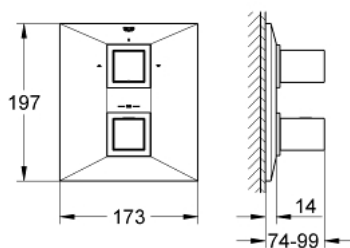

19 792 000 ALLURE BRILLIANT SAFETY MIXER WITH INTEGRATED 2-WAY DIVERTER

SPARE PARTS

1: Temperature control handle (Spare part-nr. 47839000)

1.1: Cap (Spare part-nr. 4784000M)

2: Handle for shut-off valve (Spare part-nr. 47842000)