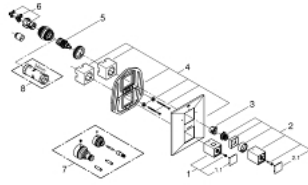

19 792 000 ALLURE BRILLIANT SAFETY MIXER WITH INTEGRATED 2-WAY DIVERTER

PRODUCT DESCRIPTION

- Colour: chrome
- trim set for use with
- 35 500 000
- without concealed body
- GROHE LongLife finish
- GROHE SafeStop Plus - optional temperature limiter at 43°C included
- Aquadimmer with multiple function
- flow control
- diverter for 2 outlets
- GROHE FastFixation escutcheon with covered shaft sealing and covered fixing
- metal handles

19 792 000 ALLURE BRILLIANT SAFETY MIXER WITH INTEGRATED 2-WAY DIVERTER

SPARE PARTS

1: Temperature control handle (Spare part-nr. 47839000)

1.1: Cap (Spare part-nr. 4784000M)

2: Handle for shut-off valve (Spare part-nr. 47842000)