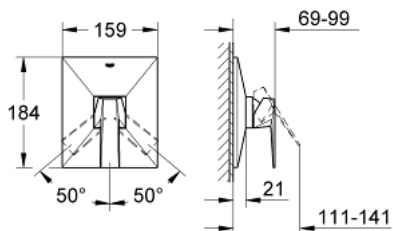

## 19 789 000 ALLURE BRILLIANT SINGLE-LEVER SHOWER MIXER

### PRODUCT DESCRIPTION

- Colour: chrome
- trim set for use with
- 33 964 000
- without concealed body
- GROHE LongLife finish
- escutcheon- and shaft-sealing
- metal rosette
- covered coupling