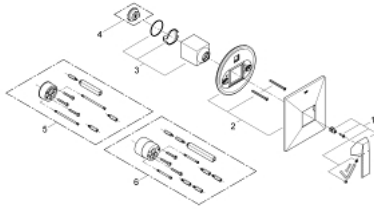

19 789 000 ALLURE BRILLIANT SINGLE-LEVER SHOWER MIXER

SPARE PARTS

1. 1: Lever (Spare part-nr. 46804000)
   - 2: Escutcheon (Spare part-nr. 46795000)
   - 3: Cap (Spare part-nr. 46784000)
   - 4: Temperature limiter (Spare part-nr. 46375000)*
   - 5: Extension (Spare part-nr. 46807000)*
   - 6: Extension (Spare part-nr. 46808000)*
2. Optional accessories