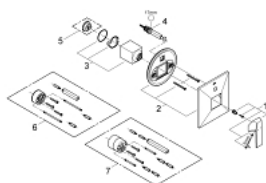

### PRODUCT DESCRIPTION

- Colour: chrome
- trim set for use with  
• 33 963 000
- without concealed body
- GROHE LongLife finish
- automatic diverter: bath/shower
- escutcheon- and shaft-sealing
- metal rosette
- covered coupling

### SPARE PARTS

- 1: Lever (Spare part-nr. 46804000)
- 2: Escutcheon (Spare part-nr. 46796000)
- 3: Cap (Spare part-nr. 46784000)
- 4: Repl.kit f.rotary valve (Spare part-nr. 46785000)
- 5: Temperature limiter (Spare part-nr. 46375000)\*
- 6: Extension (Spare part-nr. 46807000)\*
- 7: Extension (Spare part-nr. 46808000)\*