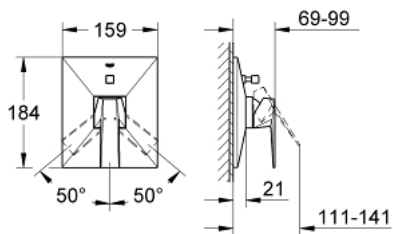

### PRODUCT DESCRIPTION

- Colour: chrome
- trim set for use with  
• 33 963 000
- without concealed body
- GROHE LongLife finish
- automatic diverter: bath/shower
- escutcheon- and shaft-sealing
- metal rosette
- covered coupling