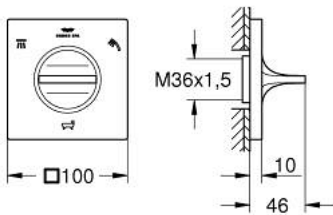

19 590 001 ALLURE 5-WAY DIVERTER

PRODUCT DESCRIPTION

- Colour: chrome
- trim set for use with
- 29 033
- without concealed body
- bayonet union escutcheon
- installation depth infinitely adjustable 66 - 113 mm
- only for use with concealed body
- GROHE LongLife finish

19 590 001 ALLURE 5-WAY DIVERTER

SPARE PARTS

1: Extension (Spare part-nr. 45439000)