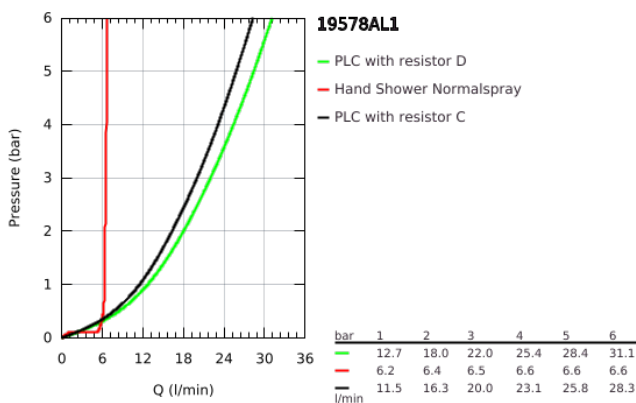

19 578 AL1 ESSENCE 4-HOLE BATH COMBINATION

PRODUCT DESCRIPTION

- Colour: brushed hard graphite
- GROHE SilkMove 35 mm ceramic cartridge
- with temperature limiter
- GROHE LongLife finish
- consisting of:
 - pre-assembled spout fixing
 - single lever mixer operating element
 - metal lever
 - bath inlet with mousseur
 - diverter bath/shower
 - metal stick hand shower
 - metal shower hose 2000 mm (always chrome for any colour of the set)
 - flexible connection hoses
 - connection for shower hose
 - protected against backflow
- for use with 29 037
- minimum pressure 1.0 bar

19 578 AL1 ESSENCE 4-HOLE BATH COMBINATION

SPARE PARTS

- 1: Lever (Spare part-nr. 46916AL0)
 - 2: Cartridge (Spare part-nr. 46374000)
 - 3: Tube (Spare part-nr. 07227000)
 - 4: Dirt strainer (Spare part-nr. 0700200M)
 - 5: Cone nut (Spare part-nr. 08864AL0)
 - 6: Spring (Spare part-nr. 00869000)
 - 7: Diverter knob (Spare part-nr. 46721AL0)
 - 8: Diverter (Spare part-nr. 45443000)
 - 8.1: Sealing washer $\varnothing 6 \times \varnothing 2$ (Spare part-nr. 0128300M)
 - 8.2: Sealing washer (Spare part-nr. 0120500M)
 - 9: Repl. kit for shank fastening (Spare part-nr. 45444000)
 - 10: Non-return valve (Spare part-nr. 08565000)
 - 11: Tube (Spare part-nr. 07300000)
 - 12: Tube (Spare part-nr. 48018000)
 - 13: Mousseur (Spare part-nr. 13926000)
 - 14: Metal hose (Spare part-nr. 28146000)
 - 15: Socket Spanner (Spare part-nr. 19332000)*
- * Optional accessories