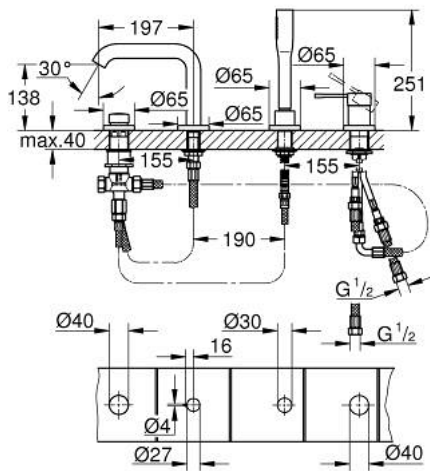

19 578 001 ESSENCE 4-HOLE BATH COMBINATION

PRODUCT DESCRIPTION

- Colour: chrome
- GROHE SilkMove 35 mm ceramic cartridge
- with temperature limiter
- GROHE LongLife finish
- consisting of:
 - pre-assembled spout fixing
 - single lever mixer operating element
 - metal lever
 - bath inlet with mousseur
 - diverter bath/shower
 - metal stick hand shower
 - metal shower hose 2000 mm (always chrome for any colour of the set)
 - flexible connection hoses
 - connection for shower hose
 - protected against backflow
- for use with 29 037
- minimum pressure 1.0 bar

19 578 001 ESSENCE 4-HOLE BATH COMBINATION

SPARE PARTS

- 1: Lever (Spare part-nr. 46916000)
 - 2: Cartridge (Spare part-nr. 46374000)
 - 3: Tube (Spare part-nr. 07227000)
 - 4: Dirt strainer (Spare part-nr. 0700200M)
 - 5: Cone nut (Spare part-nr. 08864000)
 - 6: Spring (Spare part-nr. 00869000)
 - 7: Diverter knob (Spare part-nr. 46721000)
 - 8: Diverter (Spare part-nr. 45443000)
 - 8.1: Sealing washer $\varnothing 6 \times \varnothing 2$ (Spare part-nr. 0128300M)
 - 8.2: Sealing washer (Spare part-nr. 0120500M)
 - 9: Repl. kit for shank fastening (Spare part-nr. 45444000)
 - 10: Non-return valve (Spare part-nr. 08565000)
 - 11: Tube (Spare part-nr. 07300000)
 - 12: Tube (Spare part-nr. 48018000)
 - 13: Mousseur (Spare part-nr. 13926000)
 - 14: Metal hose (Spare part-nr. 28146000)
 - 15: Socket Spanner (Spare part-nr. 19332000)*
- * Optional accessories