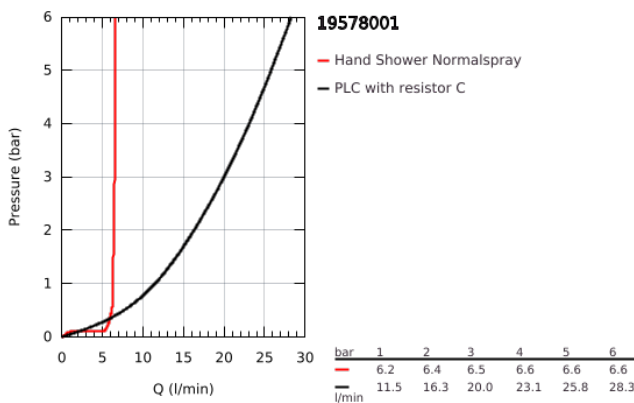

19 578 001 ESSENCE 4-HOLE BATH COMBINATION

PRODUCT DESCRIPTION

- Colour: chrome
- GROHE SilkMove 35 mm ceramic cartridge
- with temperature limiter
- GROHE LongLife finish
- consisting of:
 - pre-assembled spout fixing
 - single lever mixer operating element
 - metal lever
 - bath inlet with mousseur
 - diverter bath/shower
 - metal stick hand shower
 - metal shower hose 2000 mm (always chrome for any colour of the set)
 - flexible connection hoses
 - connection for shower hose
 - protected against backflow
- for use with 29 037
- minimum pressure 1.0 bar

19 578 001 ESSENCE 4-HOLE BATH COMBINATION

SPARE PARTS

- 1: Lever (Spare part-nr. 46916000)
 - 2: Cartridge (Spare part-nr. 46374000)
 - 3: Tube (Spare part-nr. 07227000)
 - 4: Dirt strainer (Spare part-nr. 0700200M)
 - 5: Cone nut (Spare part-nr. 08864000)
 - 6: Spring (Spare part-nr. 00869000)
 - 7: Diverter knob (Spare part-nr. 46721000)
 - 8: Diverter (Spare part-nr. 45443000)
 - 8.1: Sealing washer $\varnothing 6 \times \varnothing 2$ (Spare part-nr. 0128300M)
 - 8.2: Sealing washer (Spare part-nr. 0120500M)
 - 9: Repl. kit for shank fastening (Spare part-nr. 45444000)
 - 10: Non-return valve (Spare part-nr. 08565000)
 - 11: Tube (Spare part-nr. 07300000)
 - 12: Tube (Spare part-nr. 48018000)
 - 13: Mousseur (Spare part-nr. 13926000)
 - 14: Metal hose (Spare part-nr. 28146000)
 - 15: Socket Spanner (Spare part-nr. 19332000)*
- * Optional accessories