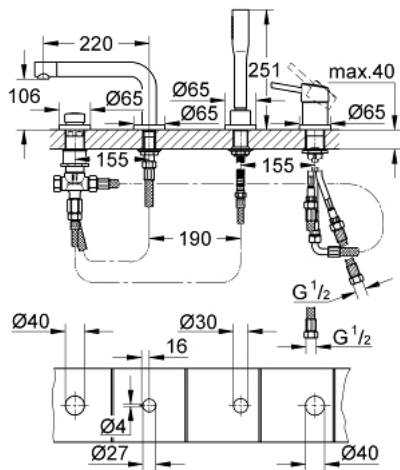

19 576 002 CONCETTO 4-HOLE BATH COMBINATION

PRODUCT DESCRIPTION

- Colour: chrome
- GROHE SilkMove 46 mm ceramic cartridge
- GROHE LongLife finish
- consisting of:
 - pre-assembled spout fixing
 - single lever mixer operating element
 - bath inlet with mousseur
 - diverter bath/shower
- Euphoria Cosmopolitan hand shower 6.6 l/min
- metal shower hose 2000 mm (always chrome for any colour of the set)
- flexible connection hoses
- connection for shower hose
- protected against backflow
- can be used with 29 037
- minimum pressure 1.0 bar

19 576 002 CONCETTO 4-HOLE BATH COMBINATION

SPARE PARTS

- 1: Lever (Spare part-nr. 46723000)
 - 2: Cap (Spare part-nr. 46727000)
 - 3: Cartridge (Spare part-nr. 46048000)
 - 4: Tube (Spare part-nr. 07227000)
 - 5: Dirt strainer (Spare part-nr. 0700200M)
 - 6: Cone nut (Spare part-nr. 08864000)
 - 7: Spring (Spare part-nr. 00869000)
 - 8: Diverter knob (Spare part-nr. 46721000)
 - 9: Diverter (Spare part-nr. 45443000)
 - 9.1: Sealing washer $\varnothing 6 \times \varnothing 2$ (Spare part-nr. 0128300M)
 - 9.2: Sealing washer (Spare part-nr. 0120500M)
 - 10: Repl. kit for shank fastening (Spare part-nr. 45444000)
 - 11: Non-return valve (Spare part-nr. 08565000)
 - 12: Tube (Spare part-nr. 07300000)
 - 13: Flow straightener (Spare part-nr. 46724000)
 - 14: Tube (Spare part-nr. 48018000)
 - 15: Tube (Spare part-nr. 48017000)
 - 16: Metal hose (Spare part-nr. 28146000)
 - 17: Temperature limiter (Spare part-nr. 46375000)*
 - 18: Socket Spanner (Spare part-nr. 19332000)*
- * Optional accessories