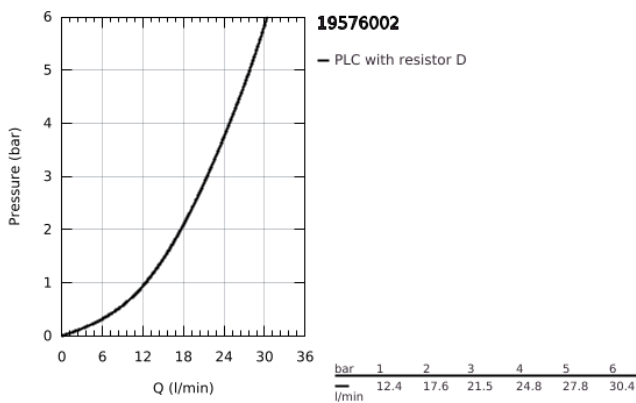

19 576 002 CONCETTO 4-HOLE BATH COMBINATION

PRODUCT DESCRIPTION

- Colour: chrome
- GROHE SilkMove 46 mm ceramic cartridge
- GROHE LongLife finish
- consisting of:
 - pre-assembled spout fixing
 - single lever mixer operating element
 - bath inlet with mousseur
 - diverter bath/shower
- Euphoria Cosmopolitan hand shower 6.6 l/min
- metal shower hose 2000 mm (always chrome for any colour of the set)
- flexible connection hoses
- connection for shower hose
- protected against backflow
- can be used with 29 037
- minimum pressure 1.0 bar

19 576 002 CONCETTO 4-HOLE BATH COMBINATION

SPARE PARTS

- 1: Lever (Spare part-nr. 46723000)
 - 2: Cap (Spare part-nr. 46727000)
 - 3: Cartridge (Spare part-nr. 46048000)
 - 4: Tube (Spare part-nr. 07227000)
 - 5: Dirt strainer (Spare part-nr. 0700200M)
 - 6: Cone nut (Spare part-nr. 08864000)
 - 7: Spring (Spare part-nr. 00869000)
 - 8: Diverter knob (Spare part-nr. 46721000)
 - 9: Diverter (Spare part-nr. 45443000)
 - 9.1: Sealing washer $\varnothing 6 \times \varnothing 2$ (Spare part-nr. 0128300M)
 - 9.2: Sealing washer (Spare part-nr. 0120500M)
 - 10: Repl. kit for shank fastening (Spare part-nr. 45444000)
 - 11: Non-return valve (Spare part-nr. 08565000)
 - 12: Tube (Spare part-nr. 07300000)
 - 13: Flow straightener (Spare part-nr. 46724000)
 - 14: Tube (Spare part-nr. 48018000)
 - 15: Tube (Spare part-nr. 48017000)
 - 16: Metal hose (Spare part-nr. 28146000)
 - 17: Temperature limiter (Spare part-nr. 46375000)*
 - 18: Socket Spanner (Spare part-nr. 19332000)*
- * Optional accessories