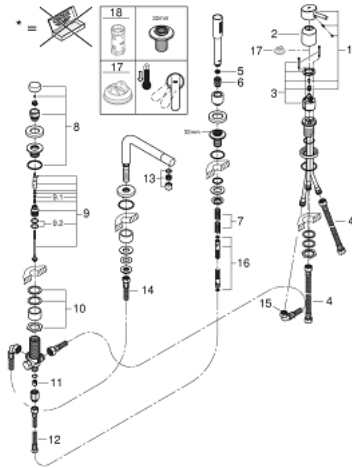

19 576 002 CONCETTO 4-HOLE BATH COMBINATION

PRODUCT DESCRIPTION

- Colour: chrome
- GROHE SilkMove 46 mm ceramic cartridge
- GROHE LongLife finish
- consisting of:
 - pre-assembled spout fixing
 - single lever mixer operating element
 - bath inlet with mousseur
 - diverter bath/shower
- Euphoria Cosmopolitan hand shower 6.6 l/min
- metal shower hose 2000 mm (always chrome for any colour of the set)
- flexible connection hoses
- connection for shower hose
- protected against backflow
- can be used with 29 037
- minimum pressure 1.0 bar

19 576 002 CONCETTO 4-HOLE BATH COMBINATION

SPARE PARTS

- 1: Lever (Spare part-nr. 46723000)
 - 2: Cap (Spare part-nr. 46727000)
 - 3: Cartridge (Spare part-nr. 46048000)
 - 4: Tube (Spare part-nr. 07227000)
 - 5: Dirt strainer (Spare part-nr. 0700200M)
 - 6: Cone nut (Spare part-nr. 08864000)
 - 7: Spring (Spare part-nr. 00869000)
 - 8: Diverter knob (Spare part-nr. 46721000)
 - 9: Diverter (Spare part-nr. 45443000)
 - 9.1: Sealing washer $\varnothing 6 \times \varnothing 2$ (Spare part-nr. 0128300M)
 - 9.2: Sealing washer (Spare part-nr. 0120500M)
 - 10: Repl. kit for shank fastening (Spare part-nr. 45444000)
 - 11: Non-return valve (Spare part-nr. 08565000)
 - 12: Tube (Spare part-nr. 07300000)
 - 13: Flow straightener (Spare part-nr. 46724000)
 - 14: Tube (Spare part-nr. 48018000)
 - 15: Tube (Spare part-nr. 48017000)
 - 16: Metal hose (Spare part-nr. 28146000)
 - 17: Temperature limiter (Spare part-nr. 46375000)*
 - 18: Socket Spanner (Spare part-nr. 19332000)*
- * Optional accessories