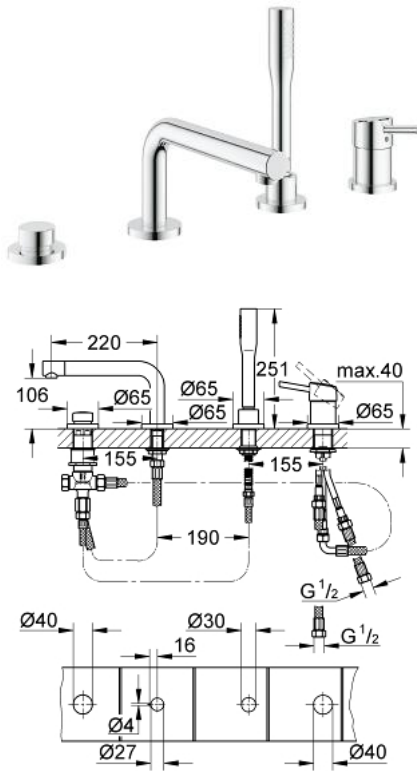

19 576 001 **CONCETTO 4-HOLE BATH COMBINATION**

PRODUCT DESCRIPTION

- Colour: chrome
- GROHE SilkMove 46 mm ceramic cartridge
- GROHE LongLife finish
- consisting of:
 - pre-assembled spout fixing
 - single lever mixer operating element
 - bath inlet with mousseur
 - diverter bath/shower
 - Euphoria Cosmopolitan hand shower (27 400)
 - metal shower hose 2000 mm
 - flexible connection hoses
 - connection for shower hose
 - protected against backflow
- can be used with 29 037
- minimum pressure 1.0 bar

19 576 001 CONCETTO 4-HOLE BATH COMBINATION

SPARE PARTS

- 1: Lever (Spare part-nr. 46723000)
 - 2: Cap (Spare part-nr. 46727000)
 - 3: Cartridge (Spare part-nr. 46048000)
 - 4: Tube (Spare part-nr. 07227000)
 - 5: Dirt strainer (Spare part-nr. 0700200M)
 - 6: Cone nut (Spare part-nr. 08864000)
 - 7: Spring (Spare part-nr. 00869000)
 - 8: Diverter knob (Spare part-nr. 46721000)
 - 9: Diverter (Spare part-nr. 45443000)
 - 9.1: Sealing washer Ø6 x Ø2 (Spare part-nr. 0128300M)
 - 9.2: Sealing washer (Spare part-nr. 0120500M)
 - 10: Repl. kit for shank fastening (Spare part-nr. 45444000)
 - 11: Non-return valve (Spare part-nr. 08565000)
 - 12: Tube (Spare part-nr. 07300000)
 - 13: Flow straightener (Spare part-nr. 46724000)
 - 14: Tube (Spare part-nr. 48018000)
 - 15: Tube (Spare part-nr. 48017000)
 - 16: Metal hose (Spare part-nr. 28146000)
 - 17: Temperature limiter (Spare part-nr. 46375000)*
 - 18: Socket Spanner (Spare part-nr. 19332000)*
- * Optional accessories