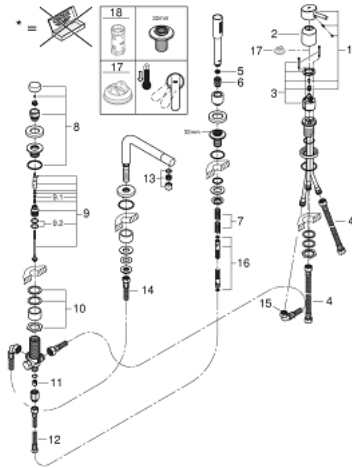

19 576 001 **CONCETTO 4-HOLE BATH COMBINATION**

PRODUCT DESCRIPTION

- Colour: chrome
- GROHE SilkMove 46 mm ceramic cartridge
- GROHE LongLife finish
- consisting of:
 - pre-assembled spout fixing
 - single lever mixer operating element
 - bath inlet with mousseur
 - diverter bath/shower
 - Euphoria Cosmopolitan hand shower (27 400)
 - metal shower hose 2000 mm
 - flexible connection hoses
 - connection for shower hose
 - protected against backflow
- can be used with 29 037
- minimum pressure 1.0 bar

19 576 001 CONCETTO 4-HOLE BATH COMBINATION

SPARE PARTS

- 1: Lever (Spare part-nr. 46723000)
 - 2: Cap (Spare part-nr. 46727000)
 - 3: Cartridge (Spare part-nr. 46048000)
 - 4: Tube (Spare part-nr. 07227000)
 - 5: Dirt strainer (Spare part-nr. 0700200M)
 - 6: Cone nut (Spare part-nr. 08864000)
 - 7: Spring (Spare part-nr. 00869000)
 - 8: Diverter knob (Spare part-nr. 46721000)
 - 9: Diverter (Spare part-nr. 45443000)
 - 9.1: Sealing washer Ø6 x Ø2 (Spare part-nr. 0128300M)
 - 9.2: Sealing washer (Spare part-nr. 0120500M)
 - 10: Repl. kit for shank fastening (Spare part-nr. 45444000)
 - 11: Non-return valve (Spare part-nr. 08565000)
 - 12: Tube (Spare part-nr. 07300000)
 - 13: Flow straightener (Spare part-nr. 46724000)
 - 14: Tube (Spare part-nr. 48018000)
 - 15: Tube (Spare part-nr. 48017000)
 - 16: Metal hose (Spare part-nr. 28146000)
 - 17: Temperature limiter (Spare part-nr. 46375000)*
 - 18: Socket Spanner (Spare part-nr. 19332000)*
- * Optional accessories