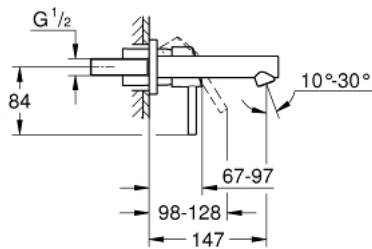

19 575 001 **CONCETTO 2-HOLE BASIN MIXER**
S-SIZE

PRODUCT DESCRIPTION

- Colour: chrome
- wall mounted
- trim set for use with rough-in set 23 571 000 / 32 635 000
- without concealed body
- metal rosette
- metal lever
- GROHE LongLife finish
- GROHE AquaGuide adjustable mousseur
- centre distance 110 mm
- projection 147 mm

19 575 001 **CONCETTO 2-HOLE BASIN MIXER**
S-SIZE

SPARE PARTS

1: Lever (Spare part-nr. 46756000)

2: Mousseur (Spare part-nr. 48072000)

3: Extension (Spare part-nr. 46627000)*

* Optional accessories