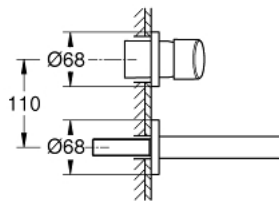

19 575 001 **CONCETTO 2-HOLE BASIN MIXER**
S-SIZE

PRODUCT DESCRIPTION

- Colour: chrome
- wall mounted
- trim set for use with rough-in set 23 571 000 / 32 635 000
- without concealed body
- metal rosette
- metal lever
- GROHE LongLife finish
- GROHE AquaGuide adjustable mousseur
- centre distance 110 mm
- projection 147 mm

19 575 001 **CONCETTO 2-HOLE BASIN MIXER**
S-SIZE

SPARE PARTS

1: Lever (Spare part-nr. 46756000)

2: Mousseur (Spare part-nr. 48072000)

3: Extension (Spare part-nr. 46627000)*

* Optional accessories