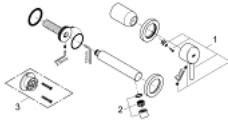

19 575 001 **CONCETTO 2-HOLE BASIN MIXER**
S-SIZE

PRODUCT DESCRIPTION

- Colour: chrome
- wall mounted
- trim set for use with rough-in set 23 571 000 / 32 635 000
- without concealed body
- metal rosette
- metal lever
- GROHE LongLife finish
- GROHE AquaGuide adjustable mousseur
- centre distance 110 mm
- projection 147 mm

19 575 001 **CONCETTO 2-HOLE BASIN MIXER**
S-SIZE

SPARE PARTS

1: Lever (Spare part-nr. 46756000)

2: Mousseur (Spare part-nr. 48072000)

3: Extension (Spare part-nr. 46627000)*

* Optional accessories