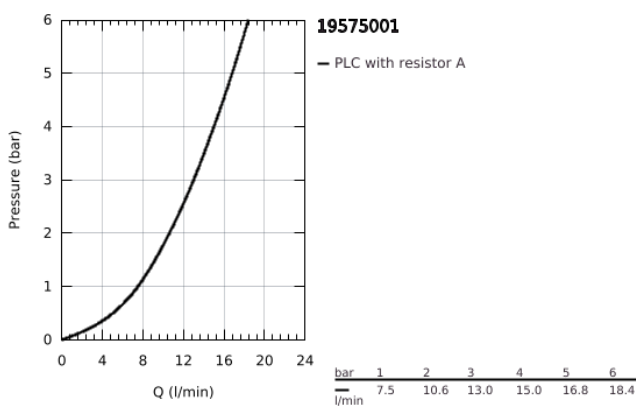

19 575 001 **CONCETTO 2-HOLE BASIN MIXER**
S-SIZE

PRODUCT DESCRIPTION

- Colour: chrome
- wall mounted
- trim set for use with rough-in set 23 571 000 / 32 635 000
- without concealed body
- metal rosette
- metal lever
- GROHE LongLife finish
- GROHE AquaGuide adjustable mousseur
- centre distance 110 mm
- projection 147 mm

19 575 001 **CONCETTO 2-HOLE BASIN MIXER**
S-SIZE

SPARE PARTS

1: Lever (Spare part-nr. 46756000)

2: Mousseur (Spare part-nr. 48072000)

3: Extension (Spare part-nr. 46627000)*

* Optional accessories