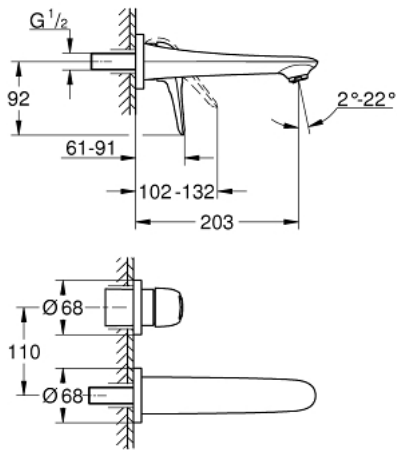

19 571 003 **EUROSTYLE 2-HOLE BASIN MIXER**  
**M-SIZE**

**PRODUCT DESCRIPTION**

- Colour: chrome
- wall mounted
- without concealed body
- trim set for use with rough-in set 23 571 000 / 32 635 000
- metal rosette
- loop metal lever
- GROHE LongLife finish
- GROHE EcoJoy - less water, perfect flow
- maximum flow rate (at 3 bar): 5 l/min
- GROHE AquaGuide adjustable mousseur
- centre distance 110 mm
- projection 203 mm

19 571 003 **EUROSTYLE 2-HOLE BASIN MIXER**  
**M-SIZE**

**SPARE PARTS**

- 1: Lever (Spare part-nr. 46941000)
- 2: Flow straightener (Spare part-nr. 46837000)
- 3: Extension (Spare part-nr. 46943000)\*

\* Optional accessories