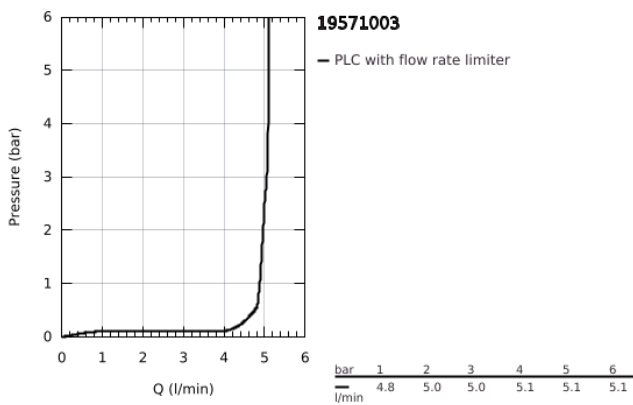

19 571 003 **EUROSTYLE 2-HOLE BASIN MIXER**  
**M-SIZE**

**PRODUCT DESCRIPTION**

- Colour: chrome
- wall mounted
- without concealed body
- trim set for use with rough-in set 23 571 000 / 32 635 000
- metal rosette
- loop metal lever
- GROHE LongLife finish
- GROHE EcoJoy - less water, perfect flow
- maximum flow rate (at 3 bar): 5 l/min
- GROHE AquaGuide adjustable mousseur
- centre distance 110 mm
- projection 203 mm

19 571 003 **EUROSTYLE 2-HOLE BASIN MIXER**  
**M-SIZE**

**SPARE PARTS**

- 1: Lever (Spare part-nr. 46941000)
- 2: Flow straightener (Spare part-nr. 46837000)
- 3: Extension (Spare part-nr. 46943000)\*

\* Optional accessories