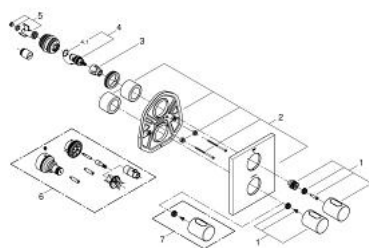

19 568 000 GROHTHERM 3000 COSMOPOLITAN SHOWER SAFETY MIXER

PRODUCT DESCRIPTION

- Colour: chrome
- trim set for use with
 - GROHE Rapido T 35 500 000
 - rectangular metal wall escutcheon with hidden fixing and hidden sealings
 - GROHE LongLife finish
 - GROHE SafeStop - safety button at 38°C
 - GROHE SafeStop Plus - optional temperature limiter at 43°C included
- volume handle with GROHE EcoButton
- Carbodur ceramic headpart 1/2", 180°
- without concealed body
- TMV2 compliant when used with 35 050 000

19 568 000 GROHTHERM 3000 COSMOPOLITAN SHOWER SAFETY MIXER

SPARE PARTS

- 1: Handle (Spare part-nr. 47805000)
- 2: Escutcheon (Spare part-nr. 47829000)
- 3: Stop (Spare part-nr. 10093000)
- 4: Ceramic headpart, 1/2" (Spare part-nr. 45346000)
- 5: Adapter (Spare part-nr. 12702000)
- 6: Extension-set 27.5 mm (Spare part-nr. 47780000)*
- 7: Temperature scale handle (Spare part-nr. 47812000)*