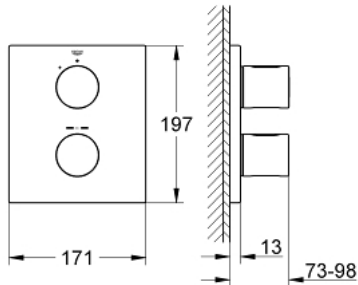

19 568 000 GROHTHERM 3000 COSMOPOLITAN SHOWER SAFETY MIXER

PRODUCT DESCRIPTION

- Colour: chrome
- trim set for use with
 - GROHE Rapido T 35 500 000
 - rectangular metal wall escutcheon with hidden fixing and hidden sealings
 - GROHE LongLife finish
 - GROHE SafeStop - safety button at 38°C
 - GROHE SafeStop Plus - optional temperature limiter at 43°C included
- volume handle with GROHE EcoButton
- Carbodur ceramic headpart 1/2", 180°
- without concealed body
- TMV2 compliant when used with 35 050 000

19 568 000 GROHTHERM 3000 COSMOPOLITAN SHOWER SAFETY MIXER

SPARE PARTS

- 1: Handle (Spare part-nr. 47805000)
- 2: Escutcheon (Spare part-nr. 47829000)
- 3: Stop (Spare part-nr. 10093000)
- 4: Ceramic headpart, 1/2" (Spare part-nr. 45346000)
- 5: Adapter (Spare part-nr. 12702000)
- 6: Extension-set 27.5 mm (Spare part-nr. 47780000)*
- 7: Temperature scale handle (Spare part-nr. 47812000)*