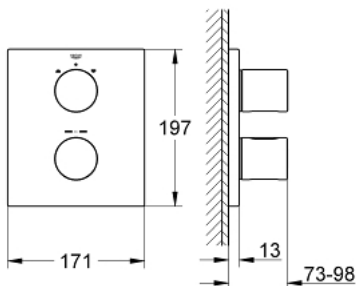

### PRODUCT DESCRIPTION

- Colour: chrome
- trim set for use with 35 500 000
- rectangular metal wall escutcheon with hidden fixing and hidden sealings
- GROHE LongLife finish
- GROHE SafeStop - safety button at 38°C
- GROHE SafeStop Plus - optional temperature limiter at 43°C included
- Aquadimmer with multiple function
- shut off and flow control
- diverter for 2 outlets
- without concealed body

### SPARE PARTS

- 1: Handle (Spare part-nr. 47805000)
- 2: Shut-off handle (Spare part-nr. 47806000)
- 3: Escutcheon (Spare part-nr. 47828000)
- 4: Stop ring (Spare part-nr. 10089000)
- 5: Aquadimmer (Spare part-nr. 47364000)
- 6: Adapter (Spare part-nr. 12701000)
- 7: Extension-set 27.5 mm (Spare part-nr. 47781000)\*
- 8: Socket Spanner (Spare part-nr. 19332000)\*
- 9: Temperature scale handle (Spare part-nr. 47812000)\*