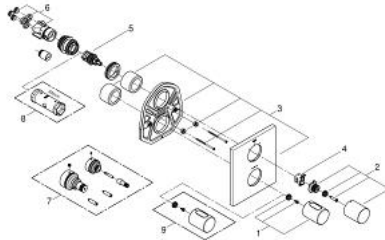

### PRODUCT DESCRIPTION

- Colour: chrome
- trim set for use with 35 500 000
- rectangular metal wall escutcheon with hidden fixing and hidden sealings
- GROHE LongLife finish
- GROHE SafeStop - safety button at 38°C
- GROHE SafeStop Plus - optional temperature limiter at 43°C included
- Aquadimmer with multiple function
- shut off and flow control
- diverter for 2 outlets
- without concealed body

### SPARE PARTS

- 1: Handle (Spare part-nr. 47805000)
- 2: Shut-off handle (Spare part-nr. 47806000)
- 3: Escutcheon (Spare part-nr. 47828000)
- 4: Stop ring (Spare part-nr. 10089000)
- 5: Aquadimmer (Spare part-nr. 47364000)
- 6: Adapter (Spare part-nr. 12701000)
- 7: Extension-set 27.5 mm (Spare part-nr. 47781000)\*
- 8: Socket Spanner (Spare part-nr. 19332000)\*
- 9: Temperature scale handle (Spare part-nr. 47812000)\*