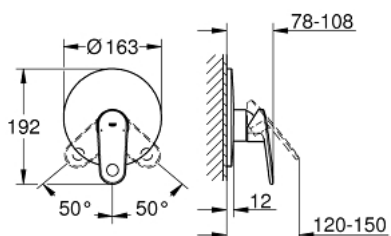

19 537 002 EUROPLUS SINGLE-LEVER SHOWER MIXER

PRODUCT DESCRIPTION

- Colour: chrome
- trim set for use with
- 33 964 000
- without concealed body
- metal lever
- GROHE LongLife finish
- escutcheon- and shaft-sealing
- wall escutcheon
- covered fixing

19 537 002 EUROPLUS SINGLE-LEVER SHOWER MIXER

SPARE PARTS

- 1: Lever (Spare part-nr. 46651000)
 - 2: Escutcheon (Spare part-nr. 46904000)
 - 3: Cap (Spare part-nr. 06874000)
 - 4: Temperature limiter (Spare part-nr. 46375000)
 - 5: Extension set (Spare part-nr. 46191000)*
 - 6: Extension set (Spare part-nr. 46343000)*
- * Optional accessories