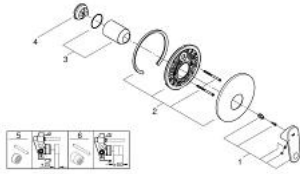

19 537 002 EUROPLUS SINGLE-LEVER SHOWER MIXER

PRODUCT DESCRIPTION

- Colour: chrome
- trim set for use with
- 33 964 000
- without concealed body
- metal lever
- GROHE LongLife finish
- escutcheon- and shaft-sealing
- wall escutcheon
- covered fixing

19 537 002 EUROPLUS SINGLE-LEVER SHOWER MIXER

SPARE PARTS

- 1: Lever (Spare part-nr. 46651000)
 - 2: Escutcheon (Spare part-nr. 46904000)
 - 3: Cap (Spare part-nr. 06874000)
 - 4: Temperature limiter (Spare part-nr. 46375000)
 - 5: Extension set (Spare part-nr. 46191000)*
 - 6: Extension set (Spare part-nr. 46343000)*
- * Optional accessories