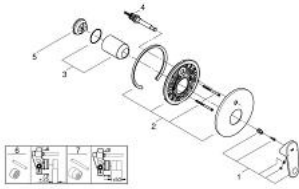

19 536 002 EUROPLUS SINGLE-LEVER BATH MIXER

PRODUCT DESCRIPTION

- Colour: chrome
- trim set for use with
- 33 963 000
- without concealed body
- metal lever
- GROHE LongLife finish
- automatic diverter: bath/shower
- escutcheon- and shaft-sealing
- wall escutcheon
- covered fixing

19 536 002 EUROPLUS SINGLE-LEVER BATH MIXER

SPARE PARTS

- 1: Lever (Spare part-nr. 46651000)
- 2: Escutcheon (Spare part-nr. 46905000)
- 3: Cap (Spare part-nr. 06874000)
- 4: Diverter (Spare part-nr. 46737000)
- 5: Temperature limiter (Spare part-nr. 46375000)
- 6: Extension set (Spare part-nr. 46191000)*
- 7: Extension set (Spare part-nr. 46343000)*