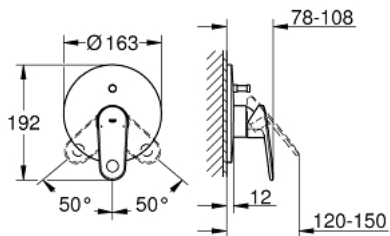

19 536 002 EUROPLUS SINGLE-LEVER BATH MIXER

PRODUCT DESCRIPTION

- Colour: chrome
- trim set for use with
- 33 963 000
- without concealed body
- metal lever
- GROHE LongLife finish
- automatic diverter: bath/shower
- escutcheon- and shaft-sealing
- wall escutcheon
- covered fixing

19 536 002 EUROPLUS SINGLE-LEVER BATH MIXER

SPARE PARTS

- 1: Lever (Spare part-nr. 46651000)
- 2: Escutcheon (Spare part-nr. 46905000)
- 3: Cap (Spare part-nr. 06874000)
- 4: Diverter (Spare part-nr. 46737000)
- 5: Temperature limiter (Spare part-nr. 46375000)
- 6: Extension set (Spare part-nr. 46191000)*
- 7: Extension set (Spare part-nr. 46343000)*