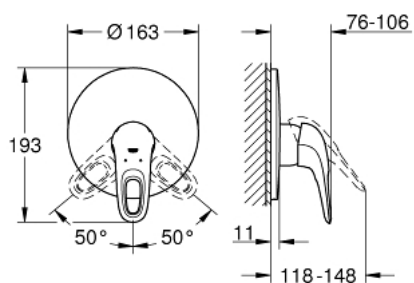

## 19 507 003 EUROSTYLE SINGLE-LEVER SHOWER MIXER

### PRODUCT DESCRIPTION

- Colour: chrome
- trim set for use with rough-in box 33 963 001, 33 964 001, 33 965 001
- without concealed body
- loop metal lever
- GROHE LongLife finish
- GROHE FastFixation covered fixation
- escutcheon- and shaft-sealing
- metal wall escutcheon