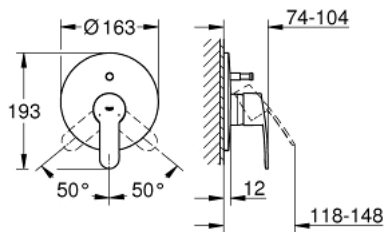

19 506 002 EUROSTYLE COSMOPOLITAN SINGLE-LEVER BATH MIXER

PRODUCT DESCRIPTION

- Colour: chrome
- trim set for use with rough-in box 33 963 001 or 33 965 001
- without concealed body
- metal lever
- GROHE LongLife finish
- automatic diverter: bath/shower
- escutcheon- and shaft-sealing
- wall escutcheon
- covered fixing

19 506 002 EUROSTYLE COSMOPOLITAN SINGLE-LEVER BATH MIXER

SPARE PARTS

- 1: Lever (Spare part-nr. 46752000)
- 2: Escutcheon (Spare part-nr. 46905000)
- 3: Cap (Spare part-nr. 02693000)
- 4: Diverter (Spare part-nr. 46737000)
- 5: Temperature limiter (Spare part-nr. 46308000)*
- 6: Extension set (Spare part-nr. 46191000)*
- 7: Extension set (Spare part-nr. 46343000)*