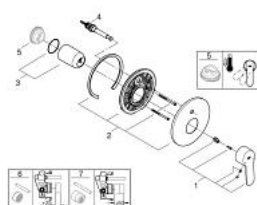

19 506 002 EUROSTYLE COSMOPOLITAN SINGLE-LEVER BATH MIXER

PRODUCT DESCRIPTION

- Colour: chrome
- trim set for use with rough-in box 33 963 001 or 33 965 001
- without concealed body
- metal lever
- GROHE LongLife finish
- automatic diverter: bath/shower
- escutcheon- and shaft-sealing
- wall escutcheon
- covered fixing

19 506 002 EUROSTYLE COSMOPOLITAN SINGLE-LEVER BATH MIXER

SPARE PARTS

- 1: Lever (Spare part-nr. 46752000)
- 2: Escutcheon (Spare part-nr. 46905000)
- 3: Cap (Spare part-nr. 02693000)
- 4: Diverter (Spare part-nr. 46737000)
- 5: Temperature limiter (Spare part-nr. 46308000)*
- 6: Extension set (Spare part-nr. 46191000)*
- 7: Extension set (Spare part-nr. 46343000)*