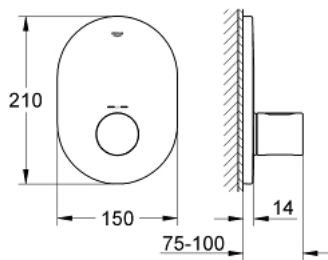

19 469 000 GROHTHERM 3000 COSMOPOLITAN SAFETY MIXER FOR BATH AND/OR SHOWER

PRODUCT DESCRIPTION

- Colour: chrome
- trim set for use with
- 35 500 000
- GROHE FastFixation escutcheon with covered shaft sealing and covered fixing
- GROHE LongLife finish
- GROHE SafeStop - safety button at 38°C
- GROHE SafeStop Plus - optional temperature limiter at 43°C included
- without concealed body

19 469 000 **GROHTHERM 3000 COSMOPOLITAN SAFETY MIXER FOR BATH AND/OR SHOWER**

SPARE PARTS

1: Handle (Spare part-nr. 47805000)

2: Escutcheon (Spare part-nr. 47807000)

3: Extension-set 27.5 mm (Spare part-nr. 47780000)*

4: Temperature scale handle (Spare part-nr. 47812000)*

* Optional accessories