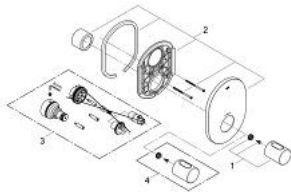

19 469 000 GROHTHERM 3000 COSMOPOLITAN SAFETY MIXER FOR BATH AND/OR SHOWER

PRODUCT DESCRIPTION

- Colour: chrome
- trim set for use with
- 35 500 000
- GROHE FastFixation escutcheon with covered shaft sealing and covered fixing
- GROHE LongLife finish
- GROHE SafeStop - safety button at 38°C
- GROHE SafeStop Plus - optional temperature limiter at 43°C included
- without concealed body

19 469 000 **GROHTHERM 3000 COSMOPOLITAN SAFETY MIXER FOR BATH AND/OR SHOWER**

SPARE PARTS

1: Handle (Spare part-nr. 47805000)

2: Escutcheon (Spare part-nr. 47807000)

3: Extension-set 27.5 mm (Spare part-nr. 47780000)*

4: Temperature scale handle (Spare part-nr. 47812000)*

* Optional accessories