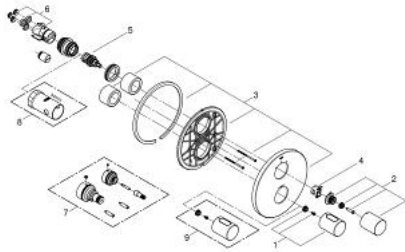

19 468 LS0 GROHTHERM 3000 COSMOPOLITAN SAFETY MIXER WITH INTEGRATED 2-WAY DIVERTER

PRODUCT DESCRIPTION

- Colour: moon white/chrome
- trim set for use with
- 35 500 000
- GROHE FastFixation escutcheon with covered shaft sealing and covered fixing
- GROHE LongLife finish
- GROHE SafeStop - safety button at 38°C
- GROHE SafeStop Plus - optional temperature limiter at 43°C included
- Aquadimmer with multiple function
- shut off and flow control
- diverter for 2 outlets
- without concealed body

19 468 LS0 GROHTHERM 3000 COSMOPOLITAN SAFETY MIXER WITH INTEGRATED 2-WAY DIVERTER

SPARE PARTS

- 1: Handle (Spare part-nr. 47805LS0)
- 2: Shut-off handle (Spare part-nr. 47806LS0)
- 3: Escutcheon (Spare part-nr. 47810LS0)
- 4: Stop ring (Spare part-nr. 10089000)
- 5: Aquadimmer (Spare part-nr. 47364000)
- 6: Adapter (Spare part-nr. 12701000)
- 7: Extension-set 27.5 mm (Spare part-nr. 47781000)*
- 8: Socket Spanner (Spare part-nr. 19332000)*
- 9: Temperature scale handle (Spare part-nr. 47812LS0)*