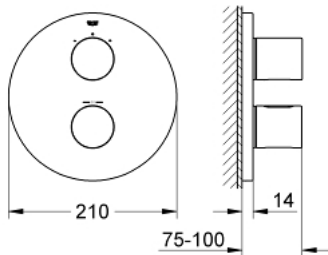

19 468 LS0 GROHTHERM 3000 COSMOPOLITAN SAFETY MIXER WITH INTEGRATED 2-WAY DIVERTER

PRODUCT DESCRIPTION

- Colour: moon white/chrome
- trim set for use with
- 35 500 000
- GROHE FastFixation escutcheon with covered shaft sealing and covered fixing
- GROHE LongLife finish
- GROHE SafeStop - safety button at 38°C
- GROHE SafeStop Plus - optional temperature limiter at 43°C included
- Aquadimmer with multiple function
- shut off and flow control
- diverter for 2 outlets
- without concealed body

19 468 LS0 GROHTHERM 3000 COSMOPOLITAN SAFETY MIXER WITH INTEGRATED 2-WAY DIVERTER

SPARE PARTS

- 1: Handle (Spare part-nr. 47805LS0)
- 2: Shut-off handle (Spare part-nr. 47806LS0)
- 3: Escutcheon (Spare part-nr. 47810LS0)
- 4: Stop ring (Spare part-nr. 10089000)
- 5: Aquadimmer (Spare part-nr. 47364000)
- 6: Adapter (Spare part-nr. 12701000)
- 7: Extension-set 27.5 mm (Spare part-nr. 47781000)*
- 8: Socket Spanner (Spare part-nr. 19332000)*
- 9: Temperature scale handle (Spare part-nr. 47812LS0)*