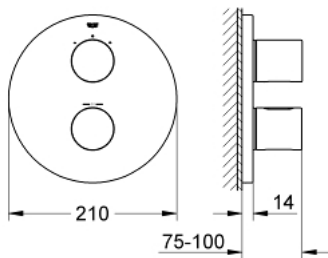

19 468 DC0 GROHTHERM 3000 COSMOPOLITAN SAFETY MIXER WITH INTEGRATED 2-WAY DIVERTER

PRODUCT DESCRIPTION

- Colour: supersteel
- trim set for use with
- 35 500 000
- GROHE FastFixation escutcheon with covered shaft sealing and covered fixing
- GROHE LongLife finish
- GROHE SafeStop - safety button at 38°C
- GROHE SafeStop Plus - optional temperature limiter at 43°C included
- Aquadimmer with multiple function
- shut off and flow control
- diverter for 2 outlets
- without concealed body

19 468 DC0 GROHTHERM 3000 COSMOPOLITAN SAFETY MIXER WITH INTEGRATED 2-WAY DIVERTER

SPARE PARTS

- 1: Temperature control handle (Spare part-nr. 47900DC0)
- 2: Handle for shut-off valve (Spare part-nr. 47898DC0)
- 3: Escutcheon (Spare part-nr. 47810DC0)
- 4: Stop ring (Spare part-nr. 10089000)
- 5: Aquadimmer (Spare part-nr. 47364000)
- 6: Adapter (Spare part-nr. 12701000)
- 7: Extension-set 27.5 mm (Spare part-nr. 47781000)*
- 8: Socket Spanner (Spare part-nr. 19332000)*
- 9: Temperature scale handle (Spare part-nr. 47812DC0)*