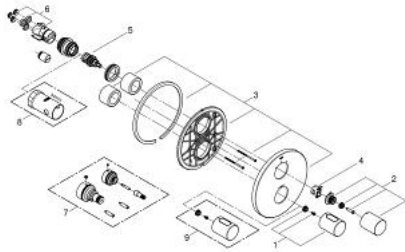

19 468 DC0 GROHTHERM 3000 COSMOPOLITAN SAFETY MIXER WITH INTEGRATED 2-WAY DIVERTER

PRODUCT DESCRIPTION

- Colour: supersteel
- trim set for use with
- 35 500 000
- GROHE FastFixation escutcheon with covered shaft sealing and covered fixing
- GROHE LongLife finish
- GROHE SafeStop - safety button at 38°C
- GROHE SafeStop Plus - optional temperature limiter at 43°C included
- Aquadimmer with multiple function
- shut off and flow control
- diverter for 2 outlets
- without concealed body

19 468 DC0 GROHTHERM 3000 COSMOPOLITAN SAFETY MIXER WITH INTEGRATED 2-WAY DIVERTER

SPARE PARTS

- 1: Temperature control handle (Spare part-nr. 47900DC0)
- 2: Handle for shut-off valve (Spare part-nr. 47898DC0)
- 3: Escutcheon (Spare part-nr. 47810DC0)
- 4: Stop ring (Spare part-nr. 10089000)
- 5: Aquadimmer (Spare part-nr. 47364000)
- 6: Adapter (Spare part-nr. 12701000)
- 7: Extension-set 27.5 mm (Spare part-nr. 47781000)*
- 8: Socket Spanner (Spare part-nr. 19332000)*
- 9: Temperature scale handle (Spare part-nr. 47812DC0)*