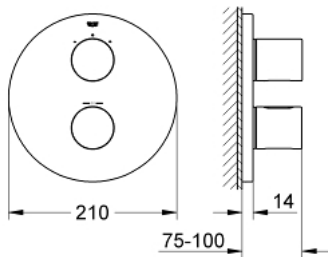

19 468 000 GROHTHERM 3000 COSMOPOLITAN SAFETY MIXER WITH INTEGRATED 2-WAY DIVERTER

PRODUCT DESCRIPTION

- Colour: chrome
- trim set for use with 35 500 000
- GROHE FastFixation escutcheon with covered shaft sealing and covered fixing
- GROHE LongLife finish
- GROHE SafeStop - safety button at 38°C
- GROHE SafeStop Plus - optional temperature limiter at 43°C included
- Aquadimmer with multiple function
- shut off and flow control
- diverter for 2 outlets
- without concealed body

19 468 000 GROHTHERM 3000 COSMOPOLITAN SAFETY MIXER WITH INTEGRATED 2-WAY DIVERTER

SPARE PARTS

- 1: Handle (Spare part-nr. 47805000)
- 2: Shut-off handle (Spare part-nr. 47806000)
- 3: Escutcheon (Spare part-nr. 47810000)
- 4: Stop ring (Spare part-nr. 10089000)
- 5: Aquadimmer (Spare part-nr. 47364000)
- 6: Adapter (Spare part-nr. 12701000)
- 7: Extension-set 27.5 mm (Spare part-nr. 47781000)*
- 8: Socket Spanner (Spare part-nr. 19332000)*
- 9: Temperature scale handle (Spare part-nr. 47812000)*