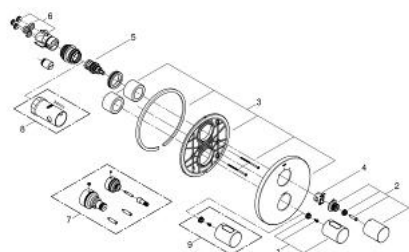

19 468 000 GROHTHERM 3000 COSMOPOLITAN SAFETY MIXER WITH INTEGRATED 2-WAY DIVERTER

PRODUCT DESCRIPTION

- Colour: chrome
- trim set for use with 35 500 000
- GROHE FastFixation escutcheon with covered shaft sealing and covered fixing
- GROHE LongLife finish
- GROHE SafeStop - safety button at 38°C
- GROHE SafeStop Plus - optional temperature limiter at 43°C included
- Aquadimmer with multiple function
- shut off and flow control
- diverter for 2 outlets
- without concealed body

19 468 000 GROHTHERM 3000 COSMOPOLITAN SAFETY MIXER WITH INTEGRATED 2-WAY DIVERTER

SPARE PARTS

- 1: Handle (Spare part-nr. 47805000)
- 2: Shut-off handle (Spare part-nr. 47806000)
- 3: Escutcheon (Spare part-nr. 47810000)
- 4: Stop ring (Spare part-nr. 10089000)
- 5: Aquadimmer (Spare part-nr. 47364000)
- 6: Adapter (Spare part-nr. 12701000)
- 7: Extension-set 27.5 mm (Spare part-nr. 47781000)*
- 8: Socket Spanner (Spare part-nr. 19332000)*
- 9: Temperature scale handle (Spare part-nr. 47812000)*