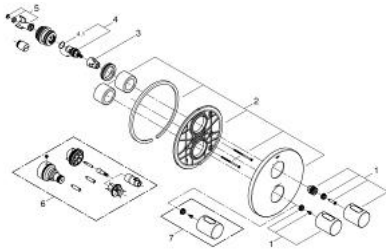

19 467 LS0 GROHTHERM 3000 COSMOPOLITAN SHOWER SAFETY MIXER

PRODUCT DESCRIPTION

- Colour: moon white/chrome
- trim set for use with
 - GROHE Rapido T 35 500 000
 - GROHE FastFixation escutcheon with covered shaft sealing and covered fixing
 - GROHE LongLife finish
 - GROHE SafeStop - safety button at 38°C
 - GROHE SafeStop Plus - optional temperature limiter at 43°C included
 - Carbodur ceramic headpart 1/2", 180°
- volume handle with GROHE EcoButton
- without concealed body
- TMV2 compliant when used with 35 050 000

19 467 LS0 GROHTHERM 3000 COSMOPOLITAN SHOWER SAFETY MIXER

SPARE PARTS

- 1: Handle (Spare part-nr. 47805LS0)
- 2: Escutcheon (Spare part-nr. 47809LS0)
- 3: Stop (Spare part-nr. 10093000)
- 4: Ceramic headpart, 1/2" (Spare part-nr. 45346000)
- 4.1: O-ring Ø18,2 x Ø1,7 (Spare part-nr. 0392400M)
- 5: Adapter (Spare part-nr. 12702000)
- 6: Extension-set 27.5 mm (Spare part-nr. 47780000)*
- 7: Temperature scale handle (Spare part-nr. 47812LS0)*