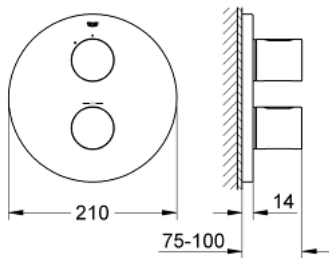

19 467 LS0 GROHTHERM 3000 COSMOPOLITAN SHOWER SAFETY MIXER

PRODUCT DESCRIPTION

- Colour: moon white/chrome
- trim set for use with
 - GROHE Rapido T 35 500 000
 - GROHE FastFixation escutcheon with covered shaft sealing and covered fixing
 - GROHE LongLife finish
 - GROHE SafeStop - safety button at 38°C
 - GROHE SafeStop Plus - optional temperature limiter at 43°C included
 - Carbodur ceramic headpart 1/2", 180°
- volume handle with GROHE EcoButton
- without concealed body
- TMV2 compliant when used with 35 050 000

19 467 LS0 GROHTHERM 3000 COSMOPOLITAN SHOWER SAFETY MIXER

SPARE PARTS

- 1: Handle (Spare part-nr. 47805LS0)
- 2: Escutcheon (Spare part-nr. 47809LS0)
- 3: Stop (Spare part-nr. 10093000)
- 4: Ceramic headpart, 1/2" (Spare part-nr. 45346000)
- 4.1: O-ring Ø18,2 x Ø1,7 (Spare part-nr. 0392400M)
- 5: Adapter (Spare part-nr. 12702000)
- 6: Extension-set 27.5 mm (Spare part-nr. 47780000)*
- 7: Temperature scale handle (Spare part-nr. 47812LS0)*