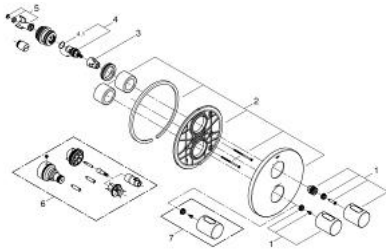

19 467 000 GROHTHERM 3000 COSMOPOLITAN SHOWER SAFETY MIXER

PRODUCT DESCRIPTION

- Colour: chrome
- trim set for use with
 - GROHE Rapido T 35 500 000
 - GROHE FastFixation escutcheon with covered shaft sealing and covered fixing
 - GROHE LongLife finish
 - GROHE SafeStop - safety button at 38°C
 - GROHE SafeStop Plus - optional temperature limiter at 43°C included
- volume handle with GROHE EcoButton
- Carborundum ceramic headpart 1/2", 180°
- without concealed body
- TMV2 compliant when used with 35 050 000

19 467 000 **GROHTHERM 3000 COSMOPOLITAN SHOWER SAFETY MIXER**

SPARE PARTS

- 1: Handle (Spare part-nr. 47805000)
- 2: Escutcheon (Spare part-nr. 47809000)
- 3: Stop (Spare part-nr. 10093000)
- 4: Ceramic headpart, 1/2" (Spare part-nr. 45346000)
- 4.1: O-ring Ø18,2 x Ø1,7 (Spare part-nr. 0392400M)
- 5: Adapter (Spare part-nr. 12702000)
- 6: Extension-set 27.5 mm (Spare part-nr. 47780000)*
- 7: Temperature scale handle (Spare part-nr. 47812000)*