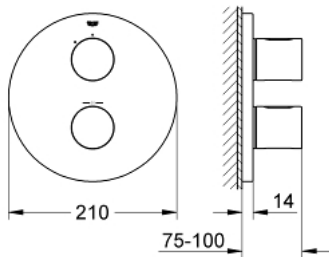

19 467 000 GROHTHERM 3000 COSMOPOLITAN SHOWER SAFETY MIXER

PRODUCT DESCRIPTION

- Colour: chrome
- trim set for use with
 - GROHE Rapido T 35 500 000
 - GROHE FastFixation escutcheon with covered shaft sealing and covered fixing
 - GROHE LongLife finish
 - GROHE SafeStop - safety button at 38°C
 - GROHE SafeStop Plus - optional temperature limiter at 43°C included
- volume handle with GROHE EcoButton
- Carborundum ceramic headpart 1/2", 180°
- without concealed body
- TMV2 compliant when used with 35 050 000

19 467 000 **GROHTHERM 3000 COSMOPOLITAN SHOWER SAFETY MIXER**

SPARE PARTS

- 1: Handle (Spare part-nr. 47805000)
- 2: Escutcheon (Spare part-nr. 47809000)
- 3: Stop (Spare part-nr. 10093000)
- 4: Ceramic headpart, 1/2" (Spare part-nr. 45346000)
- 4.1: O-ring Ø18,2 x Ø1,7 (Spare part-nr. 0392400M)
- 5: Adapter (Spare part-nr. 12702000)
- 6: Extension-set 27.5 mm (Spare part-nr. 47780000)*
- 7: Temperature scale handle (Spare part-nr. 47812000)*