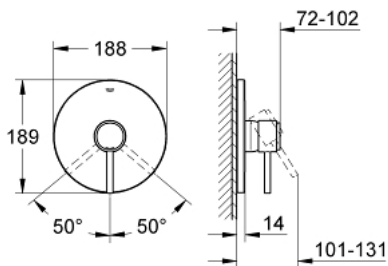

## 19 463 001 ATRIO SINGLE-LEVER SHOWER MIXER

### PRODUCT DESCRIPTION

- Colour: chrome
- trim set for use with
  - 35 501 000
  - 33 964
- without concealed body
- GROHE LongLife finish
- escutcheon- and shaft-sealings
- metal rosette
- covered fixing