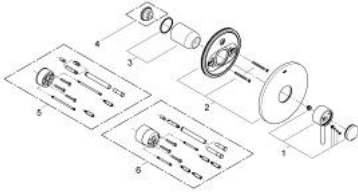

## 19 463 001 ATRIO SINGLE-LEVER SHOWER MIXER

### PRODUCT DESCRIPTION

- Colour: chrome
- trim set for use with
  - 35 501 000
  - 33 964
- without concealed body
- GROHE LongLife finish
- escutcheon- and shaft-sealings
- metal rosette
- covered fixing

### SPARE PARTS

- 1: Lever (Spare part-nr. 46634000)
  - 2: Escutcheon (Spare part-nr. 46587000)
  - 3: Cap (Spare part-nr. 02693000)
  - 4: Temperature limiter (Spare part-nr. 46308000)\*
  - 5: Extension set (Spare part-nr. 46191000)\*
  - 6: Extension set (Spare part-nr. 46343000)\*
- \* Optional accessories