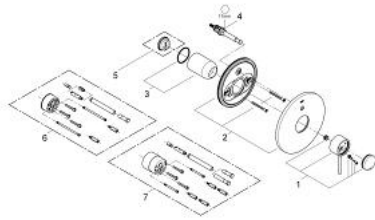

19 459 001 ATRIO SINGLE-LEVER BATH MIXER

PRODUCT DESCRIPTION

- Colour: chrome
- trim set for use with
 - 35 501 000
 - 33 963 000
- without concealed body
- GROHE LongLife finish
- escutcheon- and shaft-sealings
- metal rosette
- covered fixing

19 459 001 **ATRIO SINGLE-LEVER BATH MIXER**

SPARE PARTS

- 1: Lever (Spare part-nr. 46634000)
- 2: Escutcheon (Spare part-nr. 46586000)
- 3: Cap (Spare part-nr. 02693000)
- 4: Diverter (Spare part-nr. 46737000)
- 5: Temperature limiter (Spare part-nr. 46308000)*
- 6: Extension set (Spare part-nr. 46191000)*
- 7: Extension set (Spare part-nr. 46343000)*