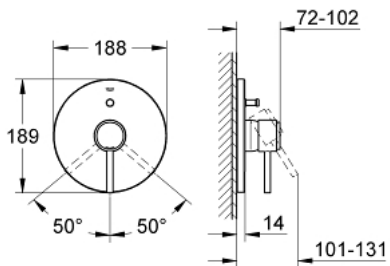

19 459 001 ATRIO SINGLE-LEVER BATH MIXER

PRODUCT DESCRIPTION

- Colour: chrome
- trim set for use with
 - 35 501 000
 - 33 963 000
- without concealed body
- GROHE LongLife finish
- escutcheon- and shaft-sealings
- metal rosette
- covered fixing

19 459 001 **ATRIO SINGLE-LEVER BATH MIXER**

SPARE PARTS

- 1: Lever (Spare part-nr. 46634000)
- 2: Escutcheon (Spare part-nr. 46586000)
- 3: Cap (Spare part-nr. 02693000)
- 4: Diverter (Spare part-nr. 46737000)
- 5: Temperature limiter (Spare part-nr. 46308000)*
- 6: Extension set (Spare part-nr. 46191000)*
- 7: Extension set (Spare part-nr. 46343000)*