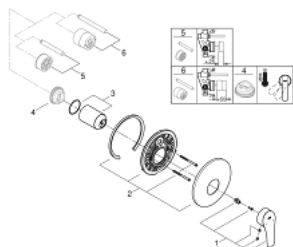

19 451 243 3 EUROSMART SINGLE-LEVER SHOWER MIXER

PRODUCT DESCRIPTION

- Colour: matte black
- trim set for use with rough-in set 33 964 001
- without concealed body
- metal lever
- GROHE FastFixation escutcheon with covered fixation
- escutcheon- and shaft-sealing
- metal wall escutcheon
- professional edition

19 451 243 3 **EUROSMART SINGLE-LEVER SHOWER MIXER**

SPARE PARTS

- 1: Lever (Spare part-nr. 485492430)
- 2: escutcheon (Spare part-nr. 469042430)
- 3: cap (Spare part-nr. 068742430)
- 4: Temperature limiter (Spare part-nr. 46308000)*
- 5: Extension set (Spare part-nr. 46191000)*
- 6: Extension set (Spare part-nr. 46343000)*