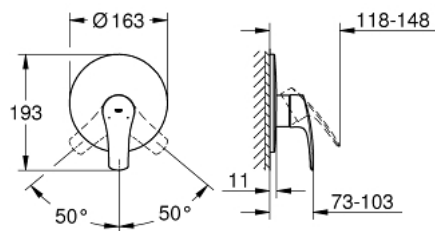

19 451 243 3 EUROSMART SINGLE-LEVER SHOWER MIXER

PRODUCT DESCRIPTION

- Colour: matte black
- trim set for use with rough-in set 33 964 001
- without concealed body
- metal lever
- GROHE FastFixation escutcheon with covered fixation
- escutcheon- and shaft-sealing
- metal wall escutcheon
- professional edition

19 451 243 3 **EUROSMART SINGLE-LEVER SHOWER MIXER**

SPARE PARTS

- 1: Lever (Spare part-nr. 485492430)
- 2: escutcheon (Spare part-nr. 469042430)
- 3: cap (Spare part-nr. 068742430)
- 4: Temperature limiter (Spare part-nr. 46308000)*
- 5: Extension set (Spare part-nr. 46191000)*
- 6: Extension set (Spare part-nr. 46343000)*