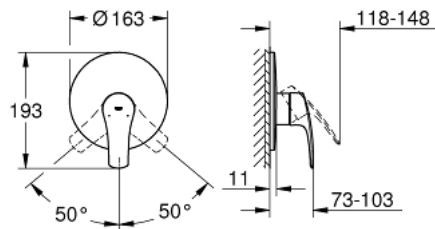

19 451 003 EUROSMART SINGLE-LEVER SHOWER MIXER

PRODUCT DESCRIPTION

- Colour: chrome
- trim set for use with rough-in set 33 964 001
- without concealed body
- metal lever
- GROHE LongLife finish
- GROHE FastFixation escutcheon with covered fixation
- escutcheon- and shaft-sealing
- metal wall escutcheon
- professional edition

19 451 003 EUROSMART SINGLE-LEVER SHOWER MIXER

SPARE PARTS

- 1: Lever (Spare part-nr. 48549000)
- 2: Escutcheon (Spare part-nr. 46904000)
- 3: Cap (Spare part-nr. 06874000)
- 4: Temperature limiter (Spare part-nr. 46308000)*
- 5: Extension set (Spare part-nr. 46191000)*
- 6: Extension set (Spare part-nr. 46343000)*