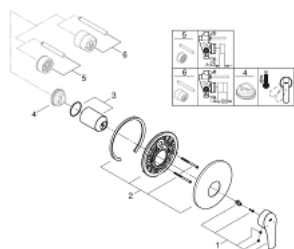

19 451 003 EUROSMART SINGLE-LEVER SHOWER MIXER

PRODUCT DESCRIPTION

- Colour: chrome
- trim set for use with rough-in set 33 964 001
- without concealed body
- metal lever
- GROHE LongLife finish
- GROHE FastFixation escutcheon with covered fixation
- escutcheon- and shaft-sealing
- metal wall escutcheon
- professional edition

19 451 003 EUROSMART SINGLE-LEVER SHOWER MIXER

SPARE PARTS

- 1: Lever (Spare part-nr. 48549000)
- 2: Escutcheon (Spare part-nr. 46904000)
- 3: Cap (Spare part-nr. 06874000)
- 4: Temperature limiter (Spare part-nr. 46308000)*
- 5: Extension set (Spare part-nr. 46191000)*
- 6: Extension set (Spare part-nr. 46343000)*