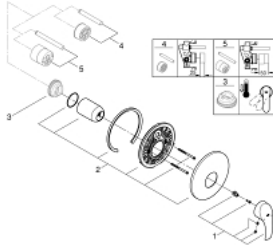

19 451 002 EUROSMART SINGLE-LEVER SHOWER MIXER

PRODUCT DESCRIPTION

- Colour: chrome
- trim set for use with rough-in box 33 963 001, 33 964 001, 33 965 001
- without concealed body
- metal lever
- GROHE LongLife finish
- GROHE FastFixation covered fixation
- escutcheon- and shaft-sealing
- metal wall escutcheon

19 451 002 EUROSMART SINGLE-LEVER SHOWER MIXER

SPARE PARTS

- 1: Lever (Spare part-nr. 46903000)
 - 2: Escutcheon (Spare part-nr. 46904000)
 - 3: Temperature limiter (Spare part-nr. 46308000)*
 - 4: Extension set (Spare part-nr. 46191000)*
 - 5: Extension set (Spare part-nr. 46343000)*
- * Optional accessories