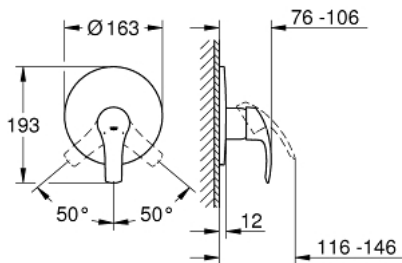

19 451 002 EUROSMART SINGLE-LEVER SHOWER MIXER

PRODUCT DESCRIPTION

- Colour: chrome
- trim set for use with rough-in box 33 963 001, 33 964 001, 33 965 001
- without concealed body
- metal lever
- GROHE LongLife finish
- GROHE FastFixation covered fixation
- escutcheon- and shaft-sealing
- metal wall escutcheon

19 451 002 EUROSMART SINGLE-LEVER SHOWER MIXER

SPARE PARTS

- 1: Lever (Spare part-nr. 46903000)
 - 2: Escutcheon (Spare part-nr. 46904000)
 - 3: Temperature limiter (Spare part-nr. 46308000)*
 - 4: Extension set (Spare part-nr. 46191000)*
 - 5: Extension set (Spare part-nr. 46343000)*
- * Optional accessories