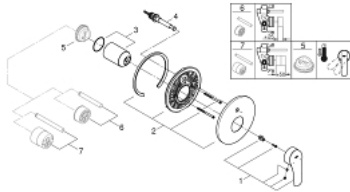

19 450 243 3 EUROSMART SINGLE-LEVER BATH MIXER

PRODUCT DESCRIPTION

- Colour: matte black
- trim set for use with rough-in box 33 963 001 or 33 965 001
- without concealed body
- metal lever
- GROHE FastFixation escutcheon with covered fixation
- automatic diverter: bath/shower
- escutcheon- and shaft-sealing
- metal wall escutcheon
- professional edition

19 450 243 3 **EUROSMART SINGLE-LEVER BATH MIXER**

SPARE PARTS

- 1: Lever (Spare part-nr. 485492430)
 - 2: escutcheon (Spare part-nr. 469052430)
 - 3: cap (Spare part-nr. 068742430)
 - 4: diverter (Spare part-nr. 467372430)
 - 5: Temperature limiter (Spare part-nr. 46308000)*
 - 6: Extension set (Spare part-nr. 46191000)*
 - 7: Extension set (Spare part-nr. 46343000)*
- * Optional accessories