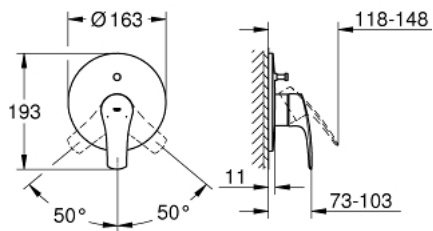

19 450 243 3 EUROSMART SINGLE-LEVER BATH MIXER

PRODUCT DESCRIPTION

- Colour: matte black
- trim set for use with rough-in box 33 963 001 or 33 965 001
- without concealed body
- metal lever
- GROHE FastFixation escutcheon with covered fixation
- automatic diverter: bath/shower
- escutcheon- and shaft-sealing
- metal wall escutcheon
- professional edition

19 450 243 3 **EUROSMART SINGLE-LEVER BATH MIXER**

SPARE PARTS

- 1: Lever (Spare part-nr. 485492430)
 - 2: escutcheon (Spare part-nr. 469052430)
 - 3: cap (Spare part-nr. 068742430)
 - 4: diverter (Spare part-nr. 467372430)
 - 5: Temperature limiter (Spare part-nr. 46308000)*
 - 6: Extension set (Spare part-nr. 46191000)*
 - 7: Extension set (Spare part-nr. 46343000)*
- * Optional accessories