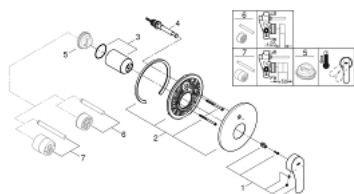

## 19 450 003 EUROSMART SINGLE-LEVER BATH MIXER

### PRODUCT DESCRIPTION

- Colour: chrome
- trim set for use with rough-in box 33 963 001 or 33 965 001
- without concealed body
- metal lever
- GROHE LongLife finish
- GROHE FastFixation escutcheon with covered fixation
- automatic diverter: bath/shower
- escutcheon- and shaft-sealing
- metal wall escutcheon
- professional edition

### SPARE PARTS

- 1: Lever (Spare part-nr. 48549000)
- 2: Escutcheon (Spare part-nr. 46905000)
- 3: Cap (Spare part-nr. 06874000)
- 4: Diverter (Spare part-nr. 46737000)
- 5: Temperature limiter (Spare part-nr. 46308000)\*
- 6: Extension set (Spare part-nr. 46191000)\*
- 7: Extension set (Spare part-nr. 46343000)\*