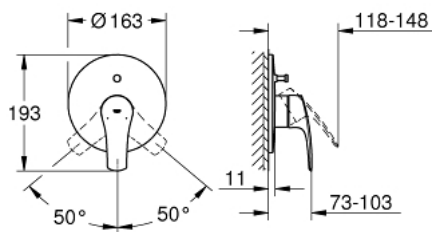

## 19 450 003 EUROSMART SINGLE-LEVER BATH MIXER

### PRODUCT DESCRIPTION

- Colour: chrome
- trim set for use with rough-in box 33 963 001 or 33 965 001
- without concealed body
- metal lever
- GROHE LongLife finish
- GROHE FastFixation escutcheon with covered fixation
- automatic diverter: bath/shower
- escutcheon- and shaft-sealing
- metal wall escutcheon
- professional edition