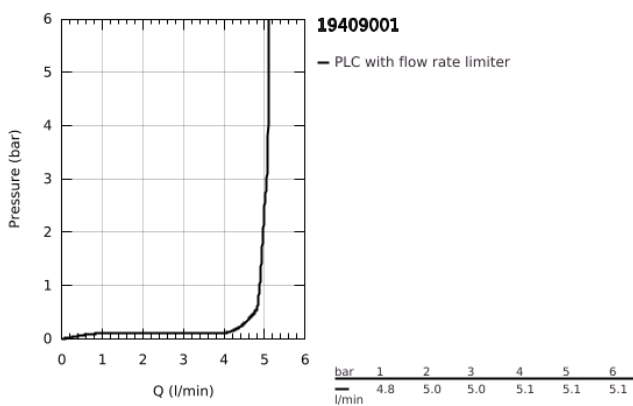

19 409 001 LINEARE 2-HOLE BASIN MIXER  
M-SIZE

**PRODUCT DESCRIPTION**

- Colour: chrome
- wall mounted
- trim set for use with rough-in set 23 571 000 / 32 635 000
- without concealed body
- metal rosette
- metal lever
- GROHE LongLife finish
- GROHE EcoJoy - less water, perfect flow
- maximum flow rate (at 3 bar): 5 l/min
- GROHE AquaGuide adjustable mousseur
- centre distance 110 mm
- projection 149 mm
- minimum pressure 1.0 bar

19 409 001 **LINEARE 2-HOLE BASIN MIXER**  
**M-SIZE**

**SPARE PARTS**

1: Lever (Spare part-nr. 46982000)

2: Flow straightener (Spare part-nr. 46837000)

3: Extension (Spare part-nr. 46943000)\*

\* Optional accessories