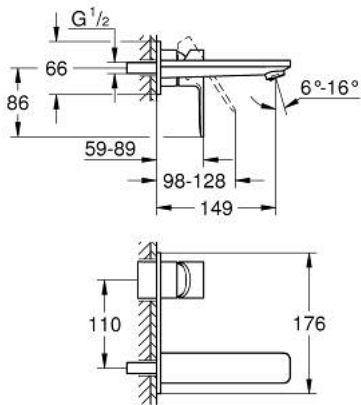

19 409 001 LINEARE 2-HOLE BASIN MIXER  
M-SIZE

**PRODUCT DESCRIPTION**

- Colour: chrome
- wall mounted
- trim set for use with rough-in set 23 571 000 / 32 635 000
- without concealed body
- metal rosette
- metal lever
- GROHE LongLife finish
- GROHE EcoJoy - less water, perfect flow
- maximum flow rate (at 3 bar): 5 l/min
- GROHE AquaGuide adjustable mousseur
- centre distance 110 mm
- projection 149 mm
- minimum pressure 1.0 bar

19 409 001 **LINEARE 2-HOLE BASIN MIXER**  
**M-SIZE**

**SPARE PARTS**

1: Lever (Spare part-nr. 46982000)

2: Flow straightener (Spare part-nr. 46837000)

3: Extension (Spare part-nr. 46943000)\*

\* Optional accessories