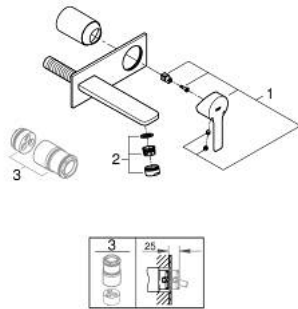

19 409 001 LINEARE 2-HOLE BASIN MIXER  
M-SIZE

**PRODUCT DESCRIPTION**

- Colour: chrome
- wall mounted
- trim set for use with rough-in set 23 571 000 / 32 635 000
- without concealed body
- metal rosette
- metal lever
- GROHE LongLife finish
- GROHE EcoJoy - less water, perfect flow
- maximum flow rate (at 3 bar): 5 l/min
- GROHE AquaGuide adjustable mousseur
- centre distance 110 mm
- projection 149 mm
- minimum pressure 1.0 bar

19 409 001 **LINEARE 2-HOLE BASIN MIXER**  
**M-SIZE**

**SPARE PARTS**

1: Lever (Spare part-nr. 46982000)

2: Flow straightener (Spare part-nr. 46837000)

3: Extension (Spare part-nr. 46943000)\*

\* Optional accessories