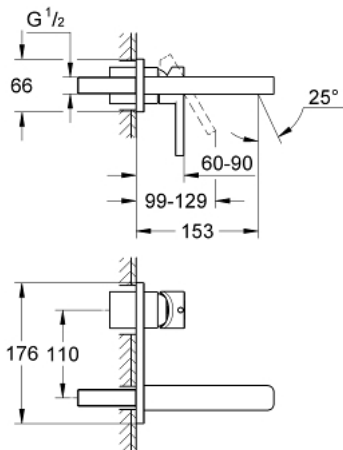

## 19 409 000 LINEARE 2-HOLE BASIN MIXER S-SIZE

### PRODUCT DESCRIPTION

- Colour: chrome
- wall mounted
- trim set for use with rough-in set 23 571 000 / 32 635 000
- without concealed body
- with plate
- GROHE LongLife finish
- integrated mousseur
- centre distance 110 mm
- projection 146 mm

19 409 000 **LINEARE 2-HOLE BASIN MIXER**  
**S-SIZE**

**SPARE PARTS**

1: Lever (Spare part-nr. 46582000)

2: Mousseur (Spare part-nr. 13994000)

3: Extension (Spare part-nr. 46627000)\*

\* Optional accessories