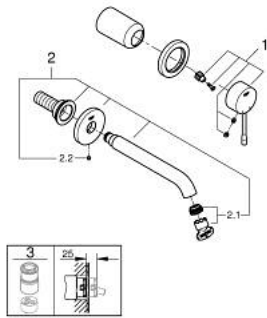

19 408 DA1 ESSENCE 2-HOLE BASIN MIXER M-SIZE

PRODUCT DESCRIPTION

- Colour: warm sunset
- wall mounted
- trim set for use with rough-in set 23 571 000 / 32 635 000
- without concealed body
- metal rosette
- metal lever
- GROHE LongLife finish
- GROHE EcoJoy - less water, perfect flow
- maximum flow rate (at 3 bar): 5.7 l/min
- GROHE AquaGuide adjustable mousseur
- centre distance 110 mm
- projection 183 mm
- minimum pressure 1.0 bar

19 408 DA1 ESSENCE 2-HOLE BASIN MIXER M-SIZE

SPARE PARTS

- 1: Lever (Spare part-nr. 46916DA0)
- 2: Outlet (Spare part-nr. 48638DA0)
- 2.1: Mousseur (Spare part-nr. 48480000)
- 2.2: Screw (Spare part-nr. 43094000)
- 3: Extension (Spare part-nr. 46943000)*
- * Optional accessories