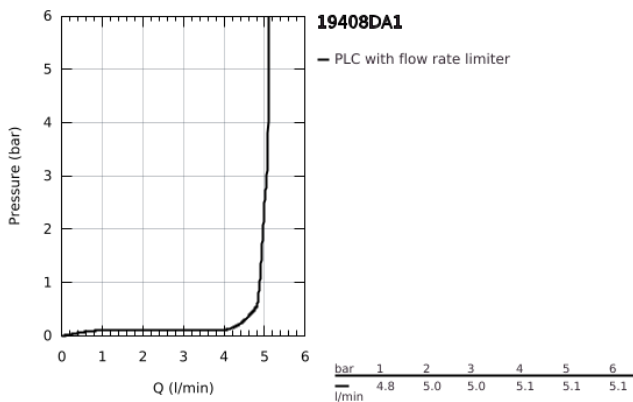

19 408 DA1 ESSENCE 2-HOLE BASIN MIXER M-SIZE

PRODUCT DESCRIPTION

- Colour: warm sunset
- wall mounted
- trim set for use with rough-in set 23 571 000 / 32 635 000
- without concealed body
- metal rosette
- metal lever
- GROHE LongLife finish
- GROHE EcoJoy - less water, perfect flow
- maximum flow rate (at 3 bar): 5.7 l/min
- GROHE AquaGuide adjustable mousseur
- centre distance 110 mm
- projection 183 mm
- minimum pressure 1.0 bar

19 408 DA1 ESSENCE 2-HOLE BASIN MIXER M-SIZE

SPARE PARTS

- 1: Lever (Spare part-nr. 46916DA0)
- 2: Outlet (Spare part-nr. 48638DA0)
- 2.1: Mousseur (Spare part-nr. 48480000)
- 2.2: Screw (Spare part-nr. 43094000)
- 3: Extension (Spare part-nr. 46943000)*
- * Optional accessories