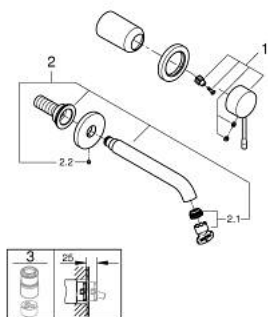

19 408 243 1 **ESSENCE 2-HOLE BASIN MIXER**
M-SIZE

PRODUCT DESCRIPTION

- Colour: matte black
- wall mounted
- trim set for use with rough-in set 23 571 000 / 32 635 000
- without concealed body
- metal rosette
- GROHE EcoJoy - less water, perfect flow
- maximum flow rate (at 3 bar): 5.7 l/min
- GROHE AquaGuide adjustable mousseur
- centre distance 110 mm
- projection 183 mm

19 408 243 1 **ESSENCE 2-HOLE BASIN MIXER**
M-SIZE

SPARE PARTS

- 1: Lever (Spare part-nr. 469162430)
- 2: Outlet (Spare part-nr. 486382430)
- 2.1: Mousseur (Spare part-nr. 48480000)
- 2.2: Screw (Spare part-nr. 43094000)
- 3: Extension (Spare part-nr. 46943000)*
- * Optional accessories