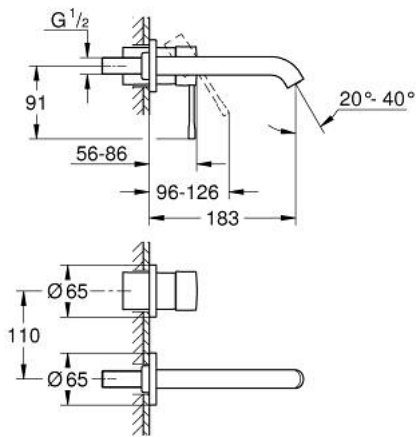

19 408 243 1 **ESSENCE 2-HOLE BASIN MIXER**
M-SIZE

PRODUCT DESCRIPTION

- Colour: matte black
- wall mounted
- trim set for use with rough-in set 23 571 000 / 32 635 000
- without concealed body
- metal rosette
- GROHE EcoJoy - less water, perfect flow
- maximum flow rate (at 3 bar): 5.7 l/min
- GROHE AquaGuide adjustable mousseur
- centre distance 110 mm
- projection 183 mm

19 408 243 1 **ESSENCE 2-HOLE BASIN MIXER**
M-SIZE

SPARE PARTS

- 1: Lever (Spare part-nr. 469162430)
- 2: Outlet (Spare part-nr. 486382430)
- 2.1: Mousseur (Spare part-nr. 48480000)
- 2.2: Screw (Spare part-nr. 43094000)
- 3: Extension (Spare part-nr. 46943000)*
- * Optional accessories