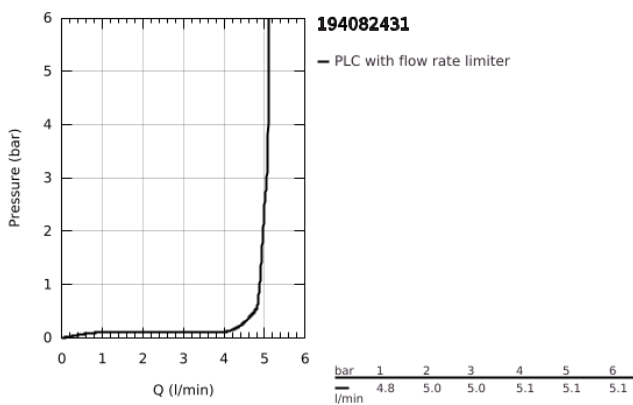

19 408 243 1 **ESSENCE 2-HOLE BASIN MIXER**
M-SIZE

PRODUCT DESCRIPTION

- Colour: matte black
- wall mounted
- trim set for use with rough-in set 23 571 000 / 32 635 000
- without concealed body
- metal rosette
- GROHE EcoJoy - less water, perfect flow
- maximum flow rate (at 3 bar): 5.7 l/min
- GROHE AquaGuide adjustable mousseur
- centre distance 110 mm
- projection 183 mm

19 408 243 1 **ESSENCE 2-HOLE BASIN MIXER**
M-SIZE

SPARE PARTS

- 1: Lever (Spare part-nr. 469162430)
- 2: Outlet (Spare part-nr. 486382430)
- 2.1: Mousseur (Spare part-nr. 48480000)
- 2.2: Screw (Spare part-nr. 43094000)
- 3: Extension (Spare part-nr. 46943000)*
- * Optional accessories