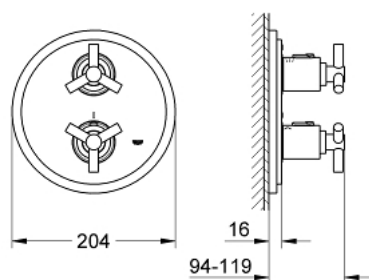

19 395 000 ATRIO SAFETY MIXER WITH INTEGRATED 2-WAY DIVERTER

PRODUCT DESCRIPTION

- Colour: chrome
- trim set for use with
• 35 500 000
- without concealed body
- GROHE LongLife finish
- GROHE SafeStop - safety button at 38°C
- Aquadimmer with multiple function
- shut off and flow control
- diverter for 2 outlets
- escutcheon- and shaft-sealing
- wall escutcheon
- covered fixing
- with Ypsilon handle

19 395 000 ATRIO SAFETY MIXER WITH INTEGRATED 2-WAY DIVERTER

SPARE PARTS

- 1: Handle Atrio Ypsilon (Spare part-nr. 47289000)
 - 1.1: Snap insert (Spare part-nr. 08943000)
 - 2: Temperature scale handle (Spare part-nr. 06676000)
 - 3: Handle for shut-off valve (Spare part-nr. 06654000)
 - 4: Escutcheon (Spare part-nr. 47326000)
 - 5: Aquadimmer (Spare part-nr. 47364000)
 - 6: Adapter (Spare part-nr. 12701000)
 - 7: Socket Spanner (Spare part-nr. 19332000)*
 - 8: Extension-set 27.5 mm (Spare part-nr. 47781000)*
- * Optional accessories