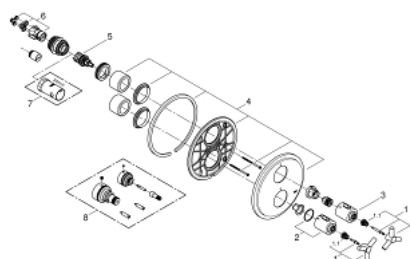

19 395 000 ATRIO SAFETY MIXER WITH INTEGRATED 2-WAY DIVERTER

PRODUCT DESCRIPTION

- Colour: chrome
- trim set for use with
• 35 500 000
- without concealed body
- GROHE LongLife finish
- GROHE SafeStop - safety button at 38°C
- Aquadimmer with multiple function
- shut off and flow control
- diverter for 2 outlets
- escutcheon- and shaft-sealing
- wall escutcheon
- covered fixing
- with Ypsilon handle

19 395 000 ATRIO SAFETY MIXER WITH INTEGRATED 2-WAY DIVERTER

SPARE PARTS

- 1: Handle Atrio Ypsilon (Spare part-nr. 47289000)
 - 1.1: Snap insert (Spare part-nr. 08943000)
 - 2: Temperature scale handle (Spare part-nr. 06676000)
 - 3: Handle for shut-off valve (Spare part-nr. 06654000)
 - 4: Escutcheon (Spare part-nr. 47326000)
 - 5: Aquadimmer (Spare part-nr. 47364000)
 - 6: Adapter (Spare part-nr. 12701000)
 - 7: Socket Spanner (Spare part-nr. 19332000)*
 - 8: Extension-set 27.5 mm (Spare part-nr. 47781000)*
- * Optional accessories