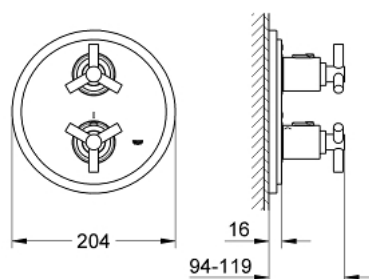

19 394 000 ATRIO SHOWER SAFETY MIXER

PRODUCT DESCRIPTION

- Colour: chrome
- TMV2 compliant when used with 35 050 000
- trim set for use with
- GROHE Rapido T 35 500 000
- without concealed body
- GROHE LongLife finish
- GROHE SafeStop - safety button at 38°C
- volume handle with GROHE EcoButton
- Carbodur ceramic headpart 1/2", 180°
- escutcheon- and shaft-sealing
- wall escutcheon
- covered fixing
- with Ypsilon handle

19 394 000 ATRIO SHOWER SAFETY MIXER

SPARE PARTS

- 1: Handle Atrio Ypsilon (Spare part-nr. 47289000)
- 1.1: Snap insert (Spare part-nr. 08943000)
- 2: Temperature scale handle (Spare part-nr. 06676000)
- 3: Handle for shut-off valve (Spare part-nr. 47311000)
- 4: Escutcheon (Spare part-nr. 47326000)
- 5: Ceramic headpart, 1/2" (Spare part-nr. 45346000)
- 5.1: O-ring Ø18,2 x Ø1,7 (Spare part-nr. 0392400M)
- 6: Adapter (Spare part-nr. 12702000)
- 7: Extension-set 27.5 mm (Spare part-nr. 47780000)*