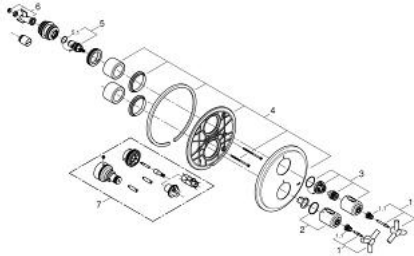

19 394 000 ATRIO SHOWER SAFETY MIXER

PRODUCT DESCRIPTION

- Colour: chrome
- TMV2 compliant when used with 35 050 000
- trim set for use with
- GROHE Rapido T 35 500 000
- without concealed body
- GROHE LongLife finish
- GROHE SafeStop - safety button at 38°C
- volume handle with GROHE EcoButton
- Carbodur ceramic headpart 1/2", 180°
- escutcheon- and shaft-sealing
- wall escutcheon
- covered fixing
- with Ypsilon handle

19 394 000 ATRIO SHOWER SAFETY MIXER

SPARE PARTS

- 1: Handle Atrio Ypsilon (Spare part-nr. 47289000)
- 1.1: Snap insert (Spare part-nr. 08943000)
- 2: Temperature scale handle (Spare part-nr. 06676000)
- 3: Handle for shut-off valve (Spare part-nr. 47311000)
- 4: Escutcheon (Spare part-nr. 47326000)
- 5: Ceramic headpart, 1/2" (Spare part-nr. 45346000)
- 5.1: O-ring Ø18,2 x Ø1,7 (Spare part-nr. 0392400M)
- 6: Adapter (Spare part-nr. 12702000)
- 7: Extension-set 27.5 mm (Spare part-nr. 47780000)*