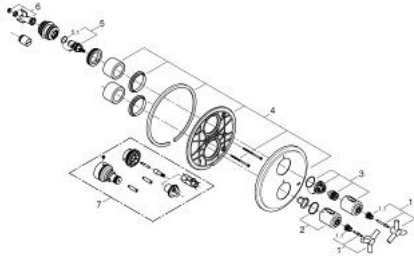

### SPARE PARTS

- 1: Handle Atrio Ypsilon (Spare part-nr. 47289000)
- 1.1: Snap insert (Spare part-nr. 08943000)
- 2: Temperature scale handle (Spare part-nr. 06676000)
- 3: Handle for shut-off valve (Spare part-nr. 47311000)
- 4: Escutcheon (Spare part-nr. 47326000)
- 5: Ceramic headpart, 1/2" (Spare part-nr. 45346000)
- 5.1: O-ring Ø18,2 x Ø1,7 (Spare part-nr. 0392400M)
- 6: Adapter (Spare part-nr. 12702000)
- 7: Extension-set 27.5 mm (Spare part-nr. 47780000)\*