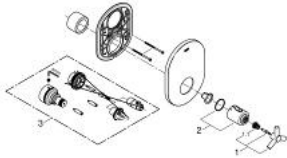

19 392 000 ATRIO SAFETY MIXER FOR BATH AND/OR SHOWER

PRODUCT DESCRIPTION

- Colour: chrome
- trim set for use with
- 35 500 000
- without concealed body
- GROHE LongLife finish
- GROHE SafeStop - safety button at 38°C
- escutcheon- and shaft-sealing
- wall escutcheon
- covered fixing
- with Ypsilon handle

19 392 000 ATRIO SAFETY MIXER FOR BATH AND/OR SHOWER

SPARE PARTS

- 1: Handle Atrio Ypsilon (Spare part-nr. 47680000)
 - 1.1: Snap insert (Spare part-nr. 08943000)
 - 1.2: Thread pin (Spare part-nr. 1123200M)
 - 2: Temperature scale handle (Spare part-nr. 06676000)
 - 3: Extension-set 27.5 mm (Spare part-nr. 47780000)*
- * Optional accessories