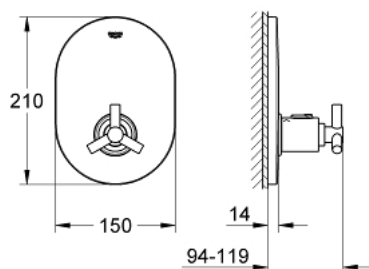

19 392 000 ATRIO SAFETY MIXER FOR BATH AND/OR SHOWER

PRODUCT DESCRIPTION

- Colour: chrome
- trim set for use with
- 35 500 000
- without concealed body
- GROHE LongLife finish
- GROHE SafeStop - safety button at 38°C
- escutcheon- and shaft-sealing
- wall escutcheon
- covered fixing
- with Ypsilon handle

19 392 000 ATRIO SAFETY MIXER FOR BATH AND/OR SHOWER

SPARE PARTS

- 1: Handle Atrio Ypsilon (Spare part-nr. 47680000)
 - 1.1: Snap insert (Spare part-nr. 08943000)
 - 1.2: Thread pin (Spare part-nr. 1123200M)
 - 2: Temperature scale handle (Spare part-nr. 06676000)
 - 3: Extension-set 27.5 mm (Spare part-nr. 47780000)*
- * Optional accessories