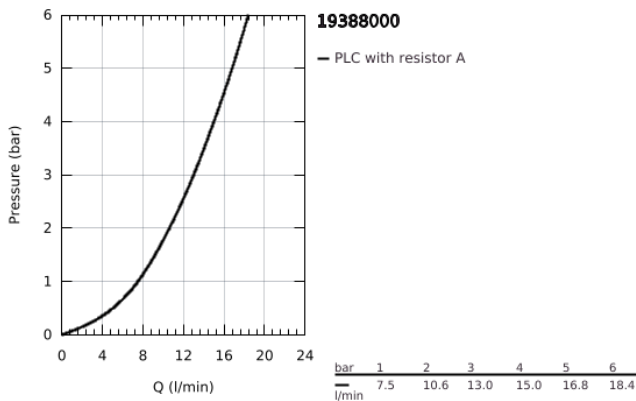

19 388 000 **VERIS 2-HOLE BASIN MIXER**
M-SIZE

PRODUCT DESCRIPTION

- Colour: chrome
- wall mounted
- without concealed body
- trim set for use with
- 32 635 000
- separate escutcheons
- GROHE LongLife finish
- SpeedClean mousseur
- centre distance 110 mm
- projection 220 mm

19 388 000 **VERIS 2-HOLE BASIN MIXER**
M-SIZE

SPARE PARTS

1: Lever (Spare part-nr. 46667000)

1.1: Cover cap (Spare part-nr. 46672000)

2: Flow straightener (Spare part-nr. 64447000)

3: Extension (Spare part-nr. 46627000)*