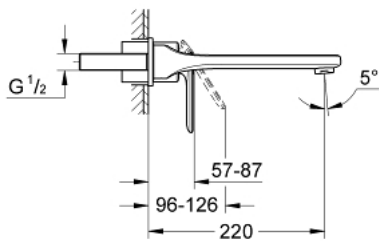

19 388 000 **VERIS 2-HOLE BASIN MIXER**
M-SIZE

PRODUCT DESCRIPTION

- Colour: chrome
- wall mounted
- without concealed body
- trim set for use with
- 32 635 000
- separate escutcheons
- GROHE LongLife finish
- SpeedClean mousseur
- centre distance 110 mm
- projection 220 mm

19 388 000 **VERIS 2-HOLE BASIN MIXER**
M-SIZE

SPARE PARTS

1: Lever (Spare part-nr. 46667000)

1.1: Cover cap (Spare part-nr. 46672000)

2: Flow straightener (Spare part-nr. 64447000)

3: Extension (Spare part-nr. 46627000)*