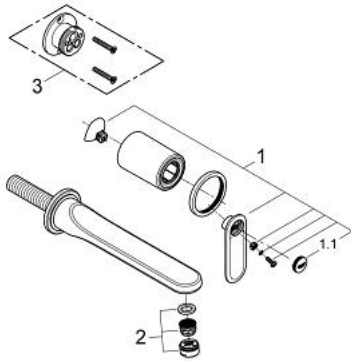

19 388 000 **VERIS 2-HOLE BASIN MIXER**
M-SIZE

PRODUCT DESCRIPTION

- Colour: chrome
- wall mounted
- without concealed body
- trim set for use with
- 32 635 000
- separate escutcheons
- GROHE LongLife finish
- SpeedClean mousseur
- centre distance 110 mm
- projection 220 mm

19 388 000 **VERIS 2-HOLE BASIN MIXER**
M-SIZE

SPARE PARTS

1: Lever (Spare part-nr. 46667000)

1.1: Cover cap (Spare part-nr. 46672000)

2: Flow straightener (Spare part-nr. 64447000)

3: Extension (Spare part-nr. 46627000)*