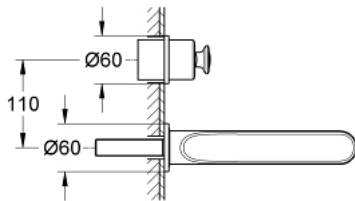

19 388 000 **VERIS 2-HOLE BASIN MIXER**
M-SIZE

PRODUCT DESCRIPTION

- Colour: chrome
- wall mounted
- without concealed body
- trim set for use with
- 32 635 000
- separate escutcheons
- GROHE LongLife finish
- SpeedClean mousseur
- centre distance 110 mm
- projection 220 mm

19 388 000 **VERIS 2-HOLE BASIN MIXER**
M-SIZE

SPARE PARTS

1: Lever (Spare part-nr. 46667000)

1.1: Cover cap (Spare part-nr. 46672000)

2: Flow straightener (Spare part-nr. 64447000)

3: Extension (Spare part-nr. 46627000)*