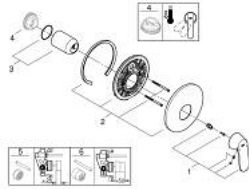

19 383 000 EUROCOSMO SINGLE-LEVER SHOWER MIXER

PRODUCT DESCRIPTION

- Colour: chrome
- trim set for use with rough-in box 33 963 001, 33 964 001, 33 965 001
- without concealed body
- metal lever
- GROHE LongLife finish
- escutcheon- and shaft-sealing
- wall escutcheon
- covered fixing

19 383 000 EUROCOSMO SINGLE-LEVER SHOWER MIXER

SPARE PARTS

- 1: Lever (Spare part-nr. 46682000)
 - 2: Escutcheon (Spare part-nr. 46904000)
 - 3: Cap (Spare part-nr. 02693000)
 - 4: Temperature limiter (Spare part-nr. 46308000)*
 - 5: Extension set (Spare part-nr. 46191000)*
 - 6: Extension set (Spare part-nr. 46343000)*
- * Optional accessories