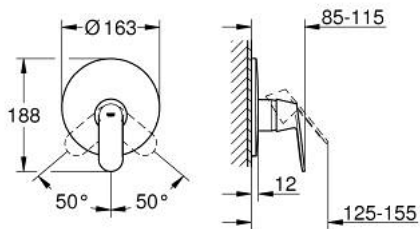

19 383 000 EUROCOSMO SINGLE-LEVER SHOWER MIXER

PRODUCT DESCRIPTION

- Colour: chrome
- trim set for use with rough-in box 33 963 001, 33 964 001, 33 965 001
- without concealed body
- metal lever
- GROHE LongLife finish
- escutcheon- and shaft-sealing
- wall escutcheon
- covered fixing

19 383 000 EUROCOSMO SINGLE-LEVER SHOWER MIXER

SPARE PARTS

- 1: Lever (Spare part-nr. 46682000)
 - 2: Escutcheon (Spare part-nr. 46904000)
 - 3: Cap (Spare part-nr. 02693000)
 - 4: Temperature limiter (Spare part-nr. 46308000)*
 - 5: Extension set (Spare part-nr. 46191000)*
 - 6: Extension set (Spare part-nr. 46343000)*
- * Optional accessories