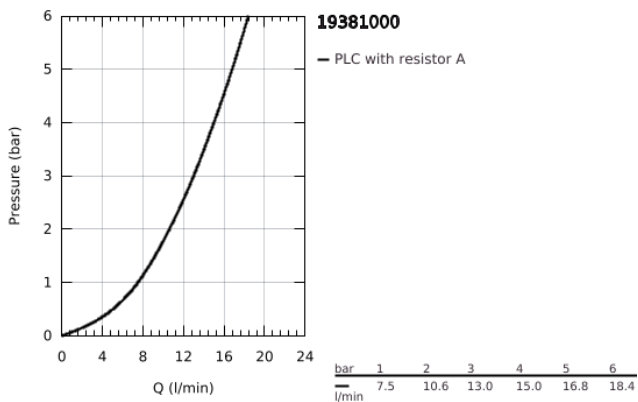

19 381 000 EUROCOSMO 2-HOLE BASIN MIXER S-SIZE

PRODUCT DESCRIPTION

- Colour: chrome
- wall mounted
- trim set for use with rough-in set 23 571 000 / 32 635 000
- without concealed body
- metal rosette
- metal lever
- GROHE LongLife finish
- GROHE AquaGuide adjustable mousseur
- centre distance 110 mm
- projection 170 mm

19 381 000 **EUROCOSMO 2-HOLE BASIN MIXER**
S-SIZE

SPARE PARTS

- 1: Lever (Spare part-nr. 46684000)
- 2: Flow straightener (Spare part-nr. 64451000)
- 3: Extension (Spare part-nr. 46627000)*
- * Optional accessories