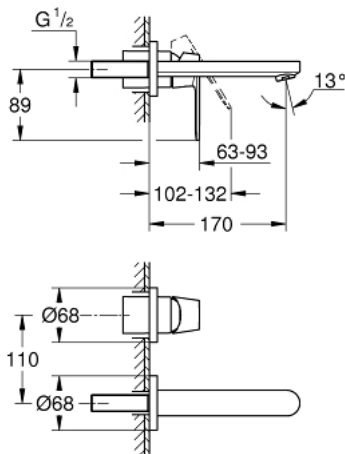

19 381 000 EUROCOSMO 2-HOLE BASIN MIXER S-SIZE

PRODUCT DESCRIPTION

- Colour: chrome
- wall mounted
- trim set for use with rough-in set 23 571 000 / 32 635 000
- without concealed body
- metal rosette
- metal lever
- GROHE LongLife finish
- GROHE AquaGuide adjustable mousseur
- centre distance 110 mm
- projection 170 mm

19 381 000 **EUROCOSMO 2-HOLE BASIN MIXER**
S-SIZE

SPARE PARTS

- 1: Lever (Spare part-nr. 46684000)
- 2: Flow straightener (Spare part-nr. 64451000)
- 3: Extension (Spare part-nr. 46627000)*
- * Optional accessories