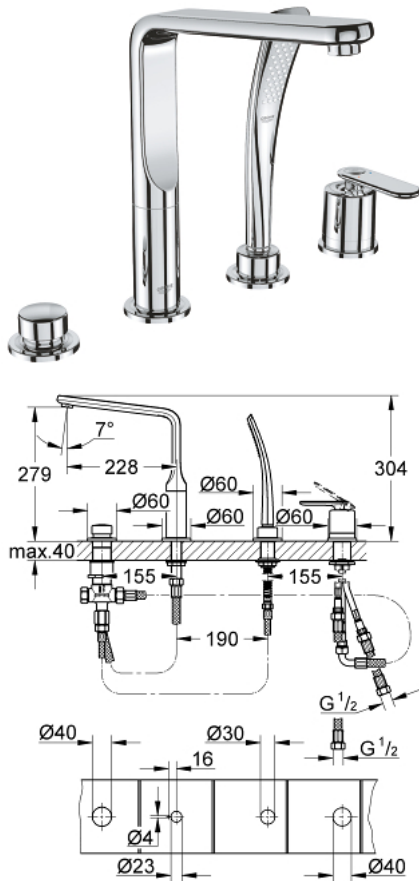

19 373 000 VERIS 4-HOLE BATH COMBINATION

PRODUCT DESCRIPTION

- Colour: chrome
- GROHE SilkMove 46 mm ceramic cartridge
- GROHE LongLife finish
- consisting of:
 - pre-assembled spout fixing
 - single lever mixer operating element
 - bath inlet with mousseur
 - diverter bath/shower
 - Veris Stick hand shower 27 184
 - metal shower hose 2000 mm
 - mounting plate
 - flexible connection hoses
 - connection for shower hose
 - protected against backflow
- can be used with 29 037
- minimum pressure 1.0 bar

19 373 000 VERIS 4-HOLE BATH COMBINATION

SPARE PARTS

- 1: Lever (Spare part-nr. 46667000)
- 1.1: Cover cap (Spare part-nr. 46672000)
- 2: Cap (Spare part-nr. 46666000)
- 3: Cap (Spare part-nr. 46665000)
- 4: Cartridge (Spare part-nr. 46048000)
- 5: Shank fastening assembly M36x1,5 (Spare part-nr. 45164000)
- 6: Tube (Spare part-nr. 07227000)
- 7: Dirt strainer (Spare part-nr. 0700200M)
- 8: Cone nut (Spare part-nr. 08864000)
- 9: Diverter knob (Spare part-nr. 45997000)
- 10: Diverter (Spare part-nr. 45443000)
- 10.1: Sealing washer $\varnothing 6 \times \varnothing 2$ (Spare part-nr. 0128300M)
- 10.2: Sealing washer (Spare part-nr. 0120500M)
- 11: Repl. kit for shank fastening (Spare part-nr. 45444000)
- 12: Non-return valve (Spare part-nr. 08565000)
- 13: Tube (Spare part-nr. 07300000)
- 14: Outlet (Spare part-nr. 13250000)
- 14.1: set of screws (Spare part-nr. 46670000)
- 14.2: Sealing washer (Spare part-nr. 0128500M)
- 14.3: Mousseur (Spare part-nr. 13922000)
- 15: Tube (Spare part-nr. 48018000)
- 16: Tube (Spare part-nr. 48017000)
- 16: Metal hose (Spare part-nr. 28146000)
- 17: Spring (Spare part-nr. 00869000)