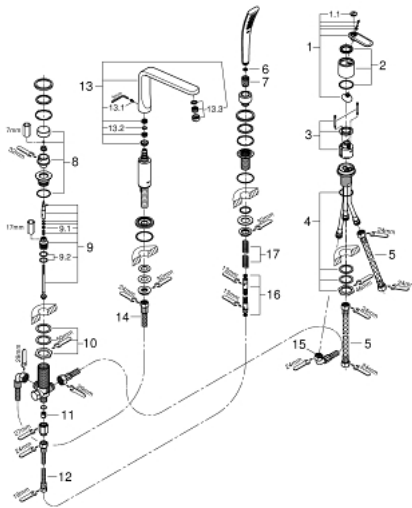

19 373 000 VERIS 4-HOLE BATH COMBINATION

PRODUCT DESCRIPTION

- Colour: chrome
- GROHE SilkMove 46 mm ceramic cartridge
- GROHE LongLife finish
- consisting of:
 - pre-assembled spout fixing
 - single lever mixer operating element
 - bath inlet with mousseur
 - diverter bath/shower
 - Veris Stick hand shower 27 184
 - metal shower hose 2000 mm
 - mounting plate
 - flexible connection hoses
 - connection for shower hose
 - protected against backflow
- can be used with 29 037
- minimum pressure 1.0 bar

19 373 000 VERIS 4-HOLE BATH COMBINATION

SPARE PARTS

- 1: Lever (Spare part-nr. 46667000)
- 1.1: Cover cap (Spare part-nr. 46672000)
- 2: Cap (Spare part-nr. 46666000)
- 3: Cap (Spare part-nr. 46665000)
- 4: Cartridge (Spare part-nr. 46048000)
- 5: Shank fastening assembly M36x1,5 (Spare part-nr. 45164000)
- 6: Tube (Spare part-nr. 07227000)
- 7: Dirt strainer (Spare part-nr. 0700200M)
- 8: Cone nut (Spare part-nr. 08864000)
- 9: Diverter knob (Spare part-nr. 45997000)
- 10: Diverter (Spare part-nr. 45443000)
- 10.1: Sealing washer $\varnothing 6 \times \varnothing 2$ (Spare part-nr. 0128300M)
- 10.2: Sealing washer (Spare part-nr. 0120500M)
- 11: Repl. kit for shank fastening (Spare part-nr. 45444000)
- 12: Non-return valve (Spare part-nr. 08565000)
- 13: Tube (Spare part-nr. 07300000)
- 14: Outlet (Spare part-nr. 13250000)
- 14.1: set of screws (Spare part-nr. 46670000)
- 14.2: Sealing washer (Spare part-nr. 0128500M)
- 14.3: Mousseur (Spare part-nr. 13922000)
- 15: Tube (Spare part-nr. 48018000)
- 16: Tube (Spare part-nr. 48017000)
- 16: Metal hose (Spare part-nr. 28146000)
- 17: Spring (Spare part-nr. 00869000)