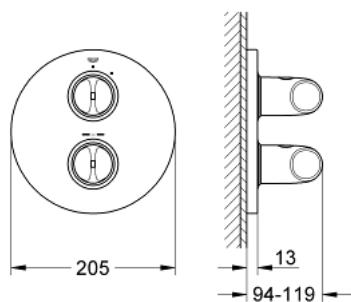

19 369 000 VERIS SHOWER SAFETY MIXER

PRODUCT DESCRIPTION

- Colour: chrome
- TMV2 compliant when used with 35 050 000
- trim set for use with
- GROHE Rapido T 35 500 000
- without concealed body
- GROHE LongLife finish
- GROHE SafeStop Plus - optional temperature limiter at 43°C included

- volume handle with GROHE EcoButton

- ceramic headparts 1/2", 180°
- GROHE FastFixation escutcheon with covered shaft sealing and covered fixing
- metal rosette
- metal handles

19 369 000 VERIS SHOWER SAFETY MIXER

SPARE PARTS

- 1: Scale handle, metallic (Spare part-nr. 47729000)
 - 1.1: Cover cap (Spare part-nr. 4781800M)
 - 2: Shut-off handle economy button (Spare part-nr. 47813000)
 - 2.1: Cover cap (Spare part-nr. 4781800M)
 - 3: Escutcheon (Spare part-nr. 47817000)
 - 4: Ceramic headpart, 1/2" (Spare part-nr. 45346000)
 - 4.1: O-ring Ø18,2 x Ø1,7 (Spare part-nr. 0392400M)
 - 5: Adapter (Spare part-nr. 12702000)
 - 6: Extension-set 27.5 mm (Spare part-nr. 47780000)*
- * Optional accessories