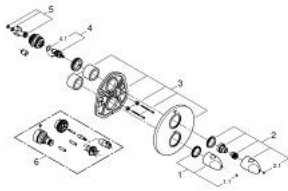

19 369 000 VERIS SHOWER SAFETY MIXER

PRODUCT DESCRIPTION

- Colour: chrome
- TMV2 compliant when used with 35 050 000
- trim set for use with
- GROHE Rapido T 35 500 000
- without concealed body
- GROHE LongLife finish
- GROHE SafeStop Plus - optional temperature limiter at 43°C included

- volume handle with GROHE EcoButton

- ceramic headparts 1/2", 180°
- GROHE FastFixation escutcheon with covered shaft sealing and covered fixing
- metal rosette
- metal handles

19 369 000 VERIS SHOWER SAFETY MIXER

SPARE PARTS

- 1: Scale handle, metallic (Spare part-nr. 47729000)
 - 1.1: Cover cap (Spare part-nr. 4781800M)
 - 2: Shut-off handle economy button (Spare part-nr. 47813000)
 - 2.1: Cover cap (Spare part-nr. 4781800M)
 - 3: Escutcheon (Spare part-nr. 47817000)
 - 4: Ceramic headpart, 1/2" (Spare part-nr. 45346000)
 - 4.1: O-ring Ø18,2 x Ø1,7 (Spare part-nr. 0392400M)
 - 5: Adapter (Spare part-nr. 12702000)
 - 6: Extension-set 27.5 mm (Spare part-nr. 47780000)*
- * Optional accessories