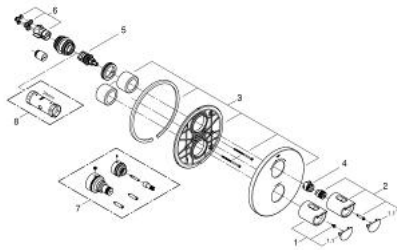

19 355 001 GROHTHERM 2000 SAFETY MIXER WITH INTEGRATED 2-WAY DIVERTER

PRODUCT DESCRIPTION

- Colour: chrome
- trim set for use with 35 500 000
- GROHE FastFixation escutcheon with covered shaft sealing and covered fixing
- GROHE LongLife finish
- GROHE Aqua Paddle ergonomically shaped handles
- GROHE SafeStop - safety button at 38°C
- GROHE SafeStop Plus - optional temperature limiter at 43°C included
- GROHE AquaDimmer with multiple function:
 - integrated GROHE EcoButton
 - flow control
 - diverter: bath/shower
 - without concealed body

19 355 001 GROHTHERM 2000 SAFETY MIXER WITH INTEGRATED 2-WAY DIVERTER

SPARE PARTS

- 1: Handle (Spare part-nr. 47920000)
- 1.1: Cover cap (Spare part-nr. 4791900M)
- 2: Shut-off handle (Spare part-nr. 47921000)
- 2.1: Cover cap (Spare part-nr. 4791900M)
- 3: Escutcheon (Spare part-nr. 47810000)
- 4: Stop ring (Spare part-nr. 47922000)
- 5: Aquadimmer (Spare part-nr. 47364000)
- 6: Adapter (Spare part-nr. 12701000)
- 7: Extension-set 27.5 mm (Spare part-nr. 47781000)*
- 8: Socket Spanner (Spare part-nr. 19332000)*