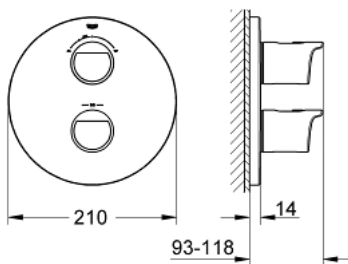

19 355 001 GROHTHERM 2000 SAFETY MIXER WITH INTEGRATED 2-WAY DIVERTER

PRODUCT DESCRIPTION

- Colour: chrome
- trim set for use with 35 500 000
- GROHE FastFixation escutcheon with covered shaft sealing and covered fixing
- GROHE LongLife finish
- GROHE Aqua Paddle ergonomically shaped handles
- GROHE SafeStop - safety button at 38°C
- GROHE SafeStop Plus - optional temperature limiter at 43°C included
- GROHE AquaDimmer with multiple function:
 - integrated GROHE EcoButton
 - flow control
 - diverter: bath/shower
 - without concealed body

19 355 001 GROHTHERM 2000 SAFETY MIXER WITH INTEGRATED 2-WAY DIVERTER

SPARE PARTS

- 1: Handle (Spare part-nr. 47920000)
- 1.1: Cover cap (Spare part-nr. 4791900M)
- 2: Shut-off handle (Spare part-nr. 47921000)
- 2.1: Cover cap (Spare part-nr. 4791900M)
- 3: Escutcheon (Spare part-nr. 47810000)
- 4: Stop ring (Spare part-nr. 47922000)
- 5: Aquadimmer (Spare part-nr. 47364000)
- 6: Adapter (Spare part-nr. 12701000)
- 7: Extension-set 27.5 mm (Spare part-nr. 47781000)*
- 8: Socket Spanner (Spare part-nr. 19332000)*